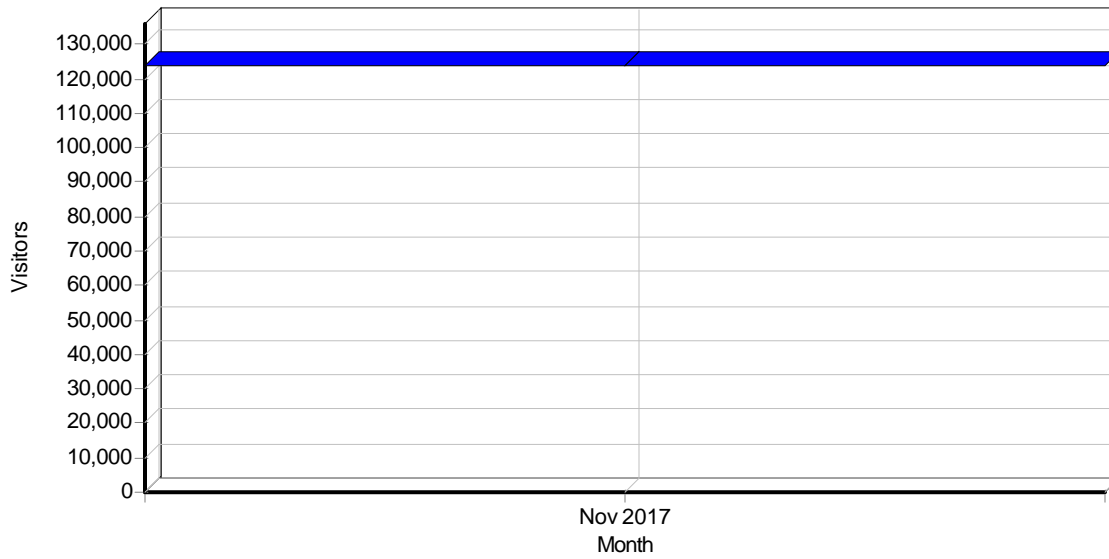

By Day of Week

Activity by Day of Week

Activity by Day of Week

Day	Hits	Page Views	Visitors	Bandwidth (KB)
Sunday	402,776	88,497	10,487	0
Monday	1,027,172	203,758	20,293	0
Tuesday	941,314	188,312	19,864	0
Wednesday	990,014	194,138	21,499	0
Thursday	1,015,637	201,659	21,347	0
Friday	811,733	163,784	17,956	0
Saturday	489,099	99,972	12,145	0
Total	5,677,745	1,140,120	123,591	0

By Week

Activity by Week

Activity by Week

Week	Hits	Page Views	Visitors	Bandwidth (KB)
29/10/2017 - 04/11/2017	561,286	113,308	11,485	0
05/11/2017 - 11/11/2017	1,302,760	274,514	26,947	0
12/11/2017 - 18/11/2017	1,813,692	351,526	38,422	0
19/11/2017 - 25/11/2017	1,254,087	255,129	29,053	0
26/11/2017 - 02/12/2017	745,920	145,643	17,684	0
Total	5,677,745	1,140,120	123,591	0

By Month

Activity by Month

Activity by Month

Month	Hits	Page Views	Visitors	Bandwidth (KB)
Nov 2017	5,677,745	1,140,120	123,591	0
Total	5,677,745	1,140,120	123,591	0

Access Statistics

Pages

Monthly Page Access