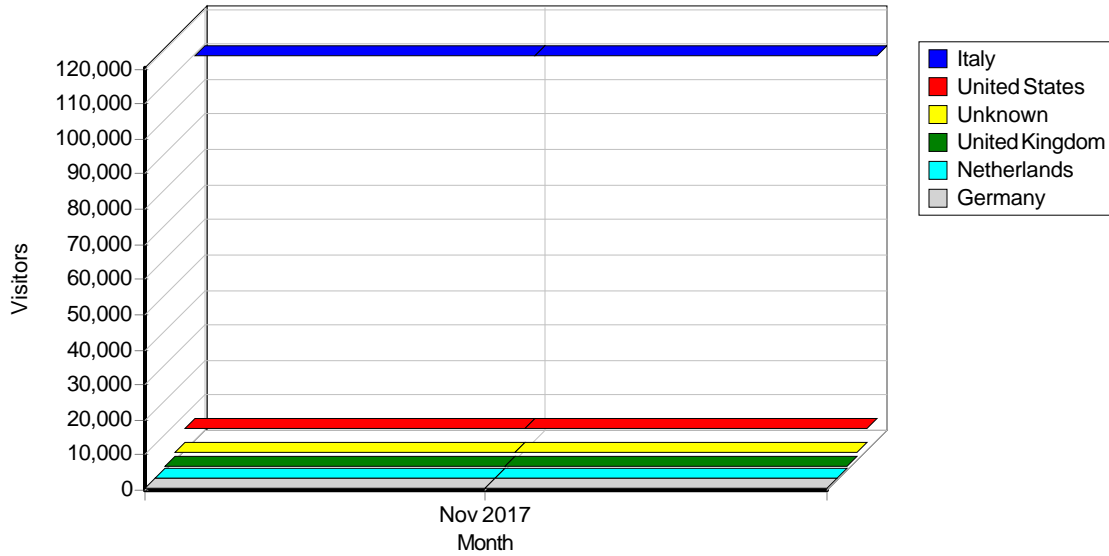

Countries

Monthly Countries Activity

Most Active Countries

Most Active Countries

	Country	Hits	Visitors	% of Total Visitors	Bandwidth (KB)
1	Italy	5,173,480	109,432	88.54%	0
2	United States	84,558	6,254	5.06%	0
3	Unknown	246,137	2,389	1.93%	0
4	United Kingdom	47,943	1,343	1.09%	0
5	Netherlands	1,558	699	0.57%	0
6	Germany	4,877	610	0.49%	0
7	France	7,870	431	0.35%	0
8	Switzerland	3,361	362	0.29%	0
9	Romania	3,652	267	0.22%	0
10	Russian Federation	2,407	231	0.19%	0
11	Poland	934	226	0.18%	0
12	Belgium	6,203	125	0.10%	0