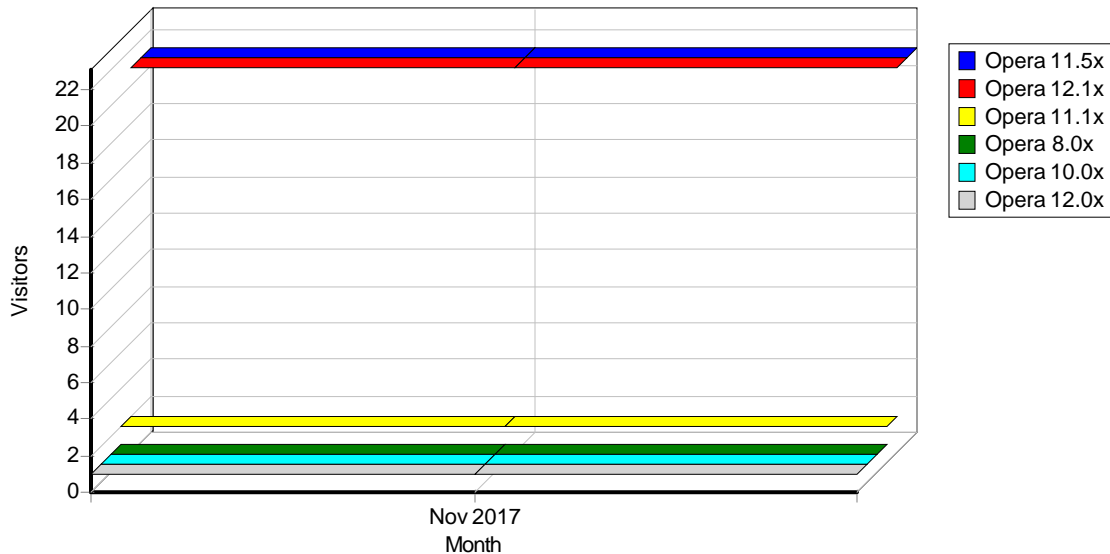

Opera Versions

Monthly Opera Versions

Opera Versions