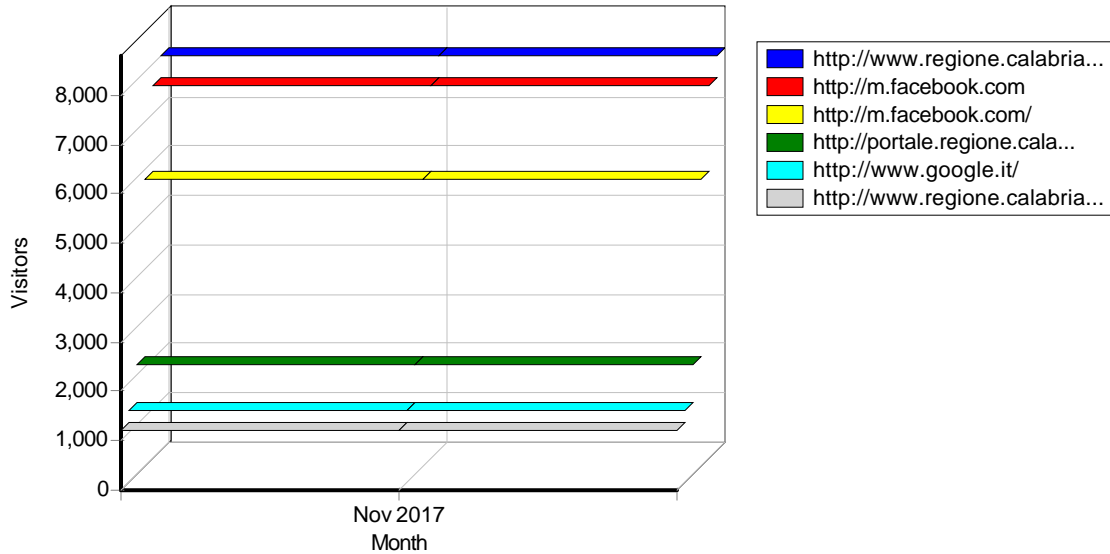

Referring URLs

Monthly Referring URLs