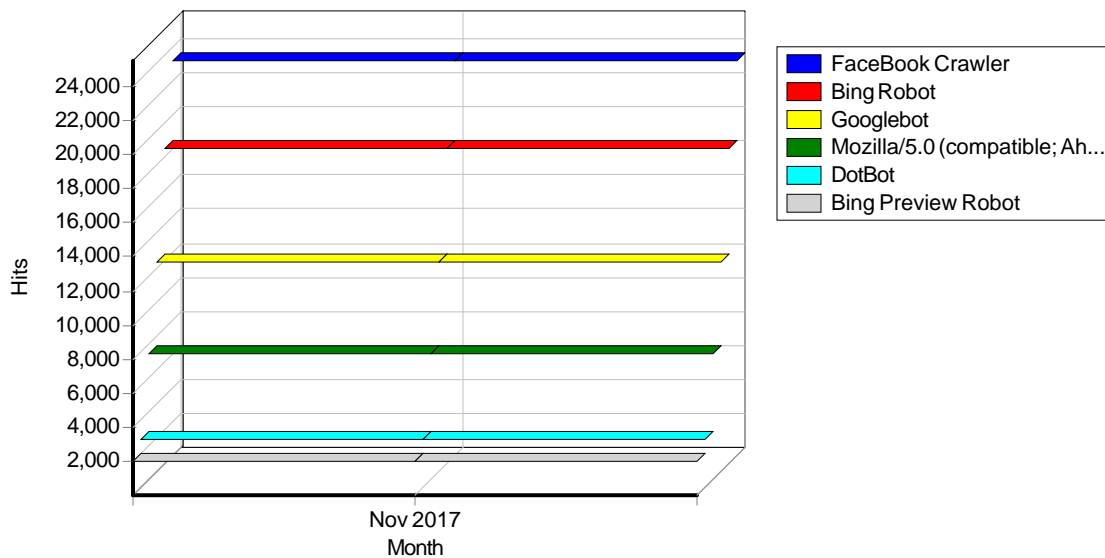

Windows 2000				
1	Internet Explorer	14	6	60.00%
2	Firefox	10	4	40.00%
Sun OS				
1	Firefox	20	6	100.00%
Windows 98				
1	SeaMonkey	7	5	83.33%
2	Firefox	1	1	16.67%
BlackBerry				
1	Mobile Safari	125	2	50.00%
2	Opera	11	1	25.00%
3	BlackBerry8520/4.6.1.272 Profile/MIDP-2.0 Configuration/CLDC-1.1 VendorID/600	18	1	25.00%
OpenBSD				
1	Firefox	8	3	100.00%
iPod				
1	Mozilla/5.0 (iPod touch; CPU iPhone OS 9_3_5 like Mac OS X) AppleWebKit/601.1.46 (KHTML, like Gecko) Mobile/13G36 [FBAN/FBIO;FBAV/147.0.0.46.81;FBBV/76961488;FBDV/iPod5,1;FBMD/iPod touch;FBSN/iPhone OS;FBSV/9.3.5;FBSS/2;FBCR;/FBID/phone;FBLC/en_US;FBOP/5;FBRV/76961488]	1	1	50.00%
2	Mobile Safari	1	1	50.00%
FreeBSD				
1	Firefox	3	1	100.00%

Spiders

Monthly Spider Activity