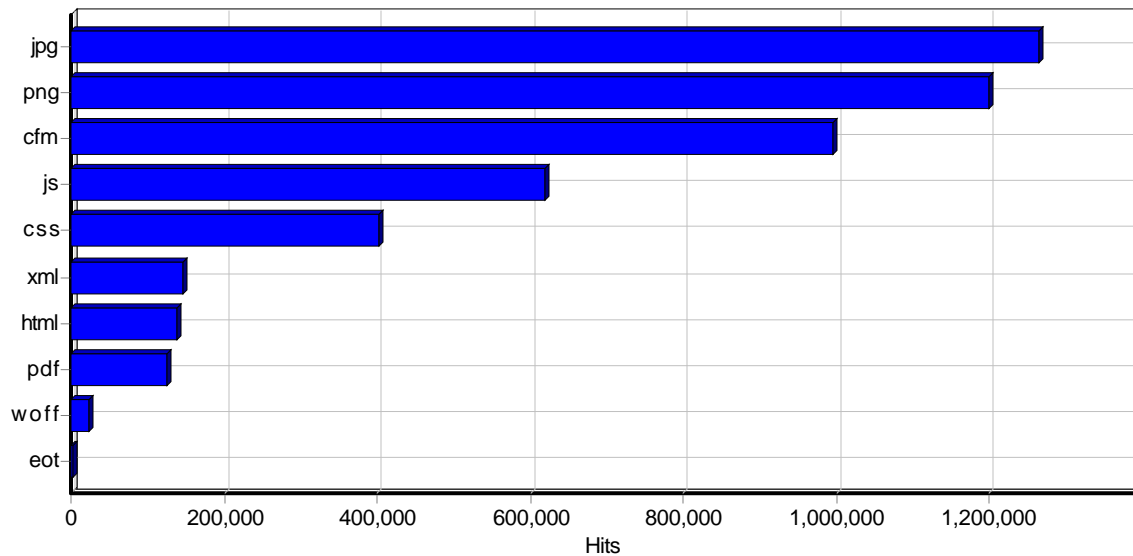

Most Requested File Types

Most Requested File Types

	File Type	Hits	Incomplete Requests	Bandwidth (KB)
1	jpg	1,264,046	13,440	0
2	png	1,198,698	6,810	0
3	cfm	995,965	0	0
4	js	620,538	440	0
5	css	402,116	283	0
6	xml	146,736	0	0
7	html	139,034	0	0
8	pdf	124,240	70,128	0
9	woff	22,957	96	0
10	eot	2,165	1	0
11	doc	1,328	7	0
12	gif	1,108	0	0