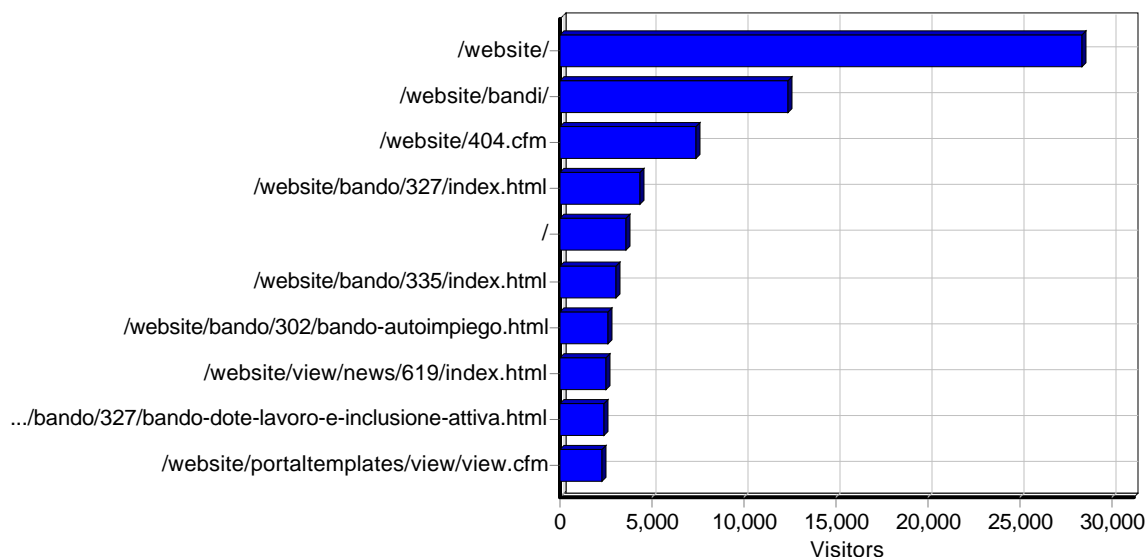

Top Entry Pages

Top Entry Pages