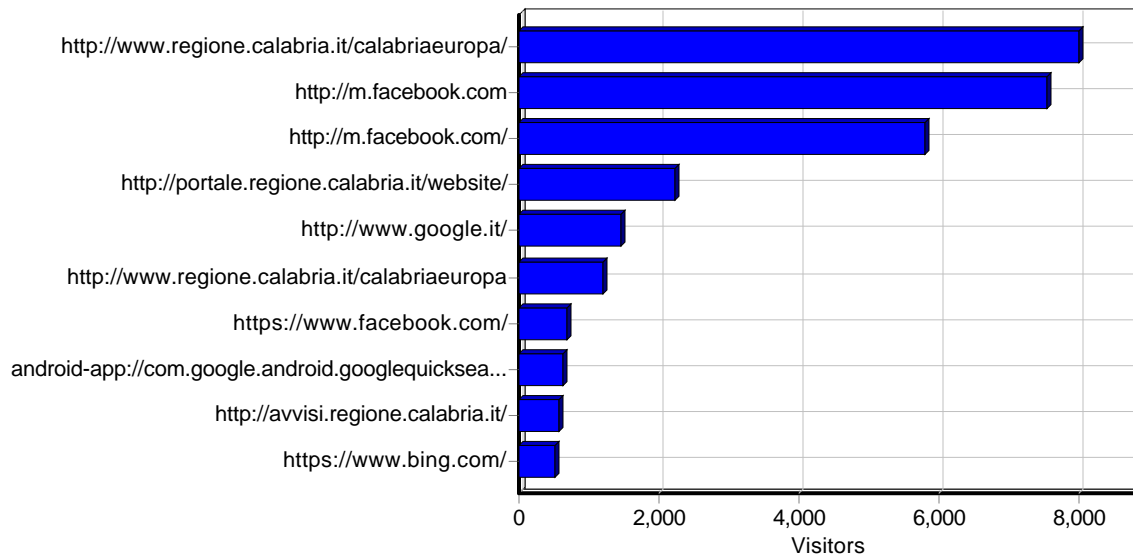

Top Referring URLs

Top Referring URLs

	URL	Visitors
1	No Referrer	72,668
2	http://www.regione.calabria.it/calabriaeuropa/	7,999
3	http://m.facebook.com	7,530
4	http://m.facebook.com/	5,813
5	http://portale.regione.calabria.it/website/	2,224
6	http://www.google.it/	1,468
7	http://www.regione.calabria.it/calabriaeuropa	1,212
8	https://www.facebook.com/	691
9	android-app://com.google.android.googlequicksearchbox	625
10	http://avvisi.regione.calabria.it/	585
11	https://www.bing.com/	513
12	https://m.facebook.com/	443