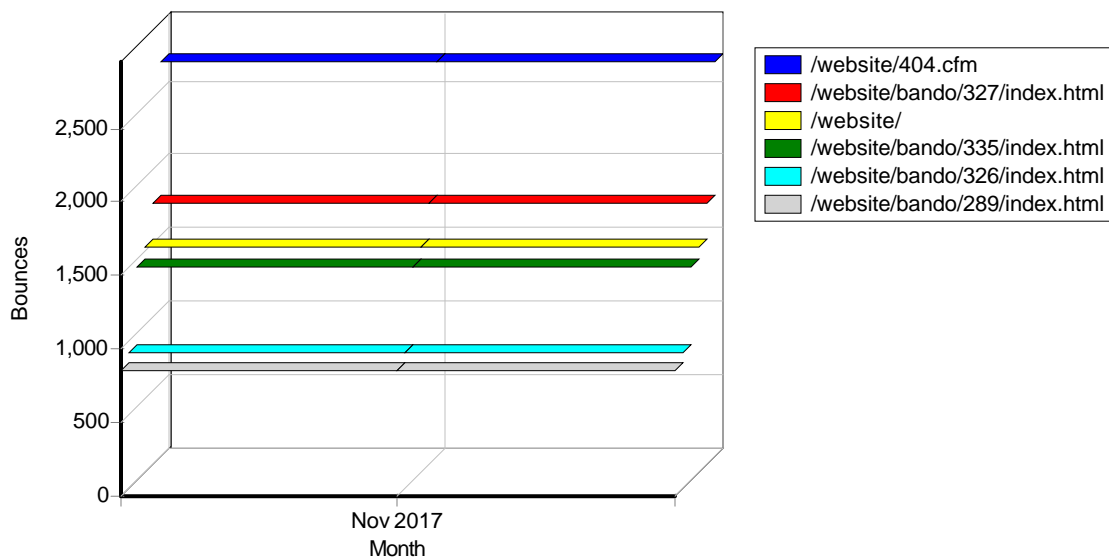

Bounces

Monthly Bounce Pages