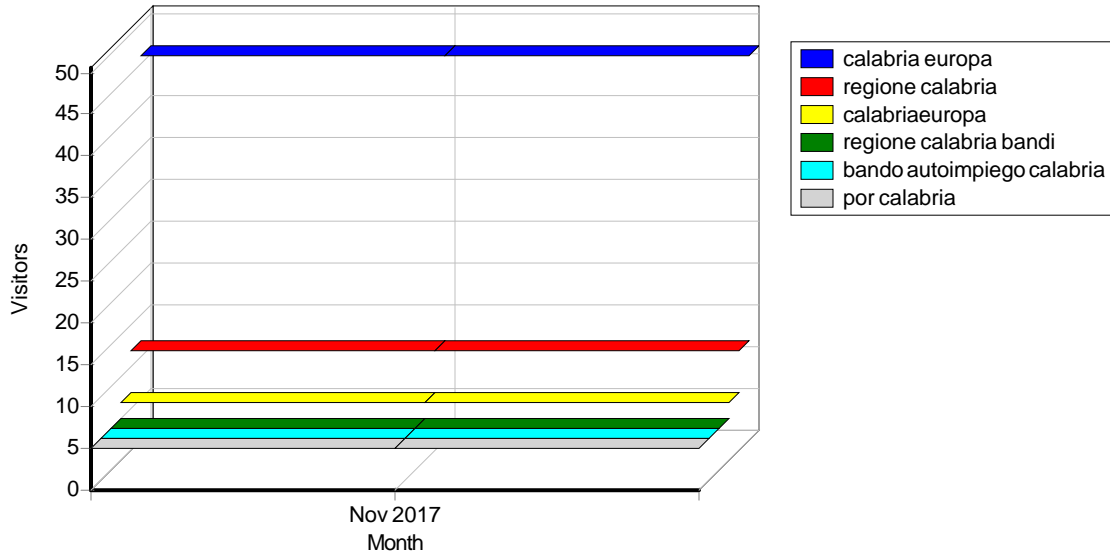

Monthly Search Phrases