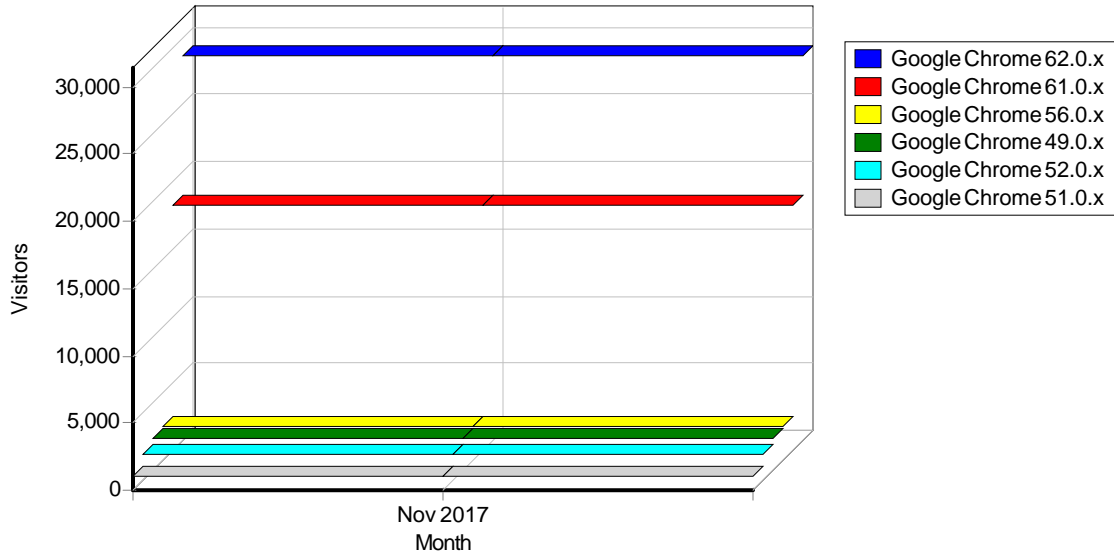

Monthly Google Chrome Versions

Google Chrome Versions