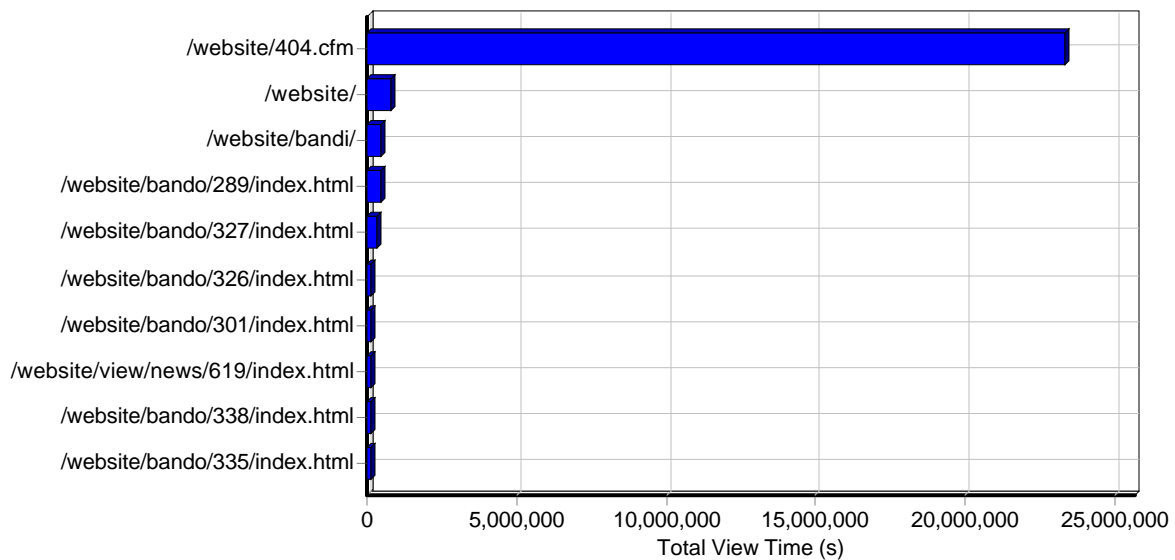

Top Pages by View Time

Top Pages by View Time

	Page	Hits	Total View Time	Average View Time	Visitors
1	http://calabriaeuropa.regione.calabria.it/website/404.cfm	779,737	6482:13:00	00:30	88,502
2	http://calabriaeuropa.regione.calabria.it/website/	66,400	228:06:44	00:12	39,093
3	http://calabriaeuropa.regione.calabria.it/website/bandi/	85,400	128:38:58	00:05	26,593
4	http://calabriaeuropa.regione.calabria.it/website/bando/289/index.html	7,438	122:56:34	01:00	5,374
5	http://calabriaeuropa.regione.calabria.it/website/bando/327/index.html	9,368	98:39:21	00:38	7,007
6	http://calabriaeuropa.regione.calabria.it/website/bando/326/index.html	3,882	41:17:56	00:38	3,193
7	http://calabriaeuropa.regione.calabria.it/website/bando/301/index.html	5,285	37:50:17	00:26	4,064
8	http://calabriaeuropa.regione.calabria.it/website/view/news/619/index.html	4,588	36:43:54	00:29	3,469
9	http://calabriaeuropa.regione.calabria.it/website/bando/338/index.html	3,752	35:01:34	00:34	2,962
10	http://calabriaeuropa.regione.calabria.it/website/bando/335/index.html	5,685	34:37:51	00:22	4,562
11	http://calabriaeuropa.regione.calabria.it/website/bando/333/index.html	3,210	33:26:53	00:38	2,610
12	http://calabriaeuropa.regione.calabria.it/website/bando/290/index.html	2,405	32:51:46	00:49	1,850