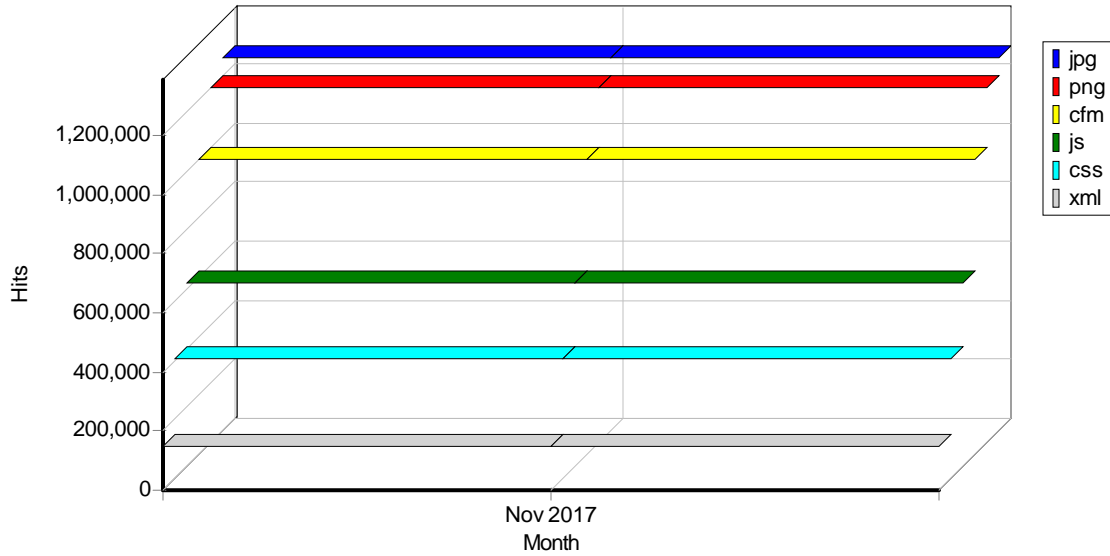

File Types

Monthly File Type Access