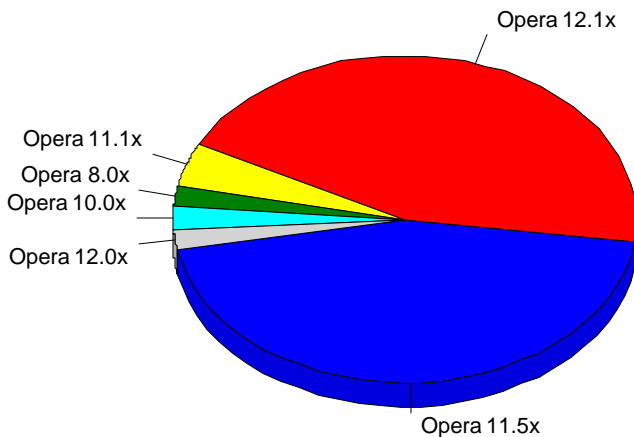

Opera Versions

	Browser	Hits	Visitors	% of Total Visitors
1	Opera 11.5x	41	21	44.68%
2	Opera 12.1x	529	21	44.68%
3	Opera 11.1x	12	2	4.26%
4	Opera 8.0x	2	1	2.13%
5	Opera 10.0x	2	1	2.13%
6	Opera 12.0x	4	1	2.13%
	Total	590	47	100.00%