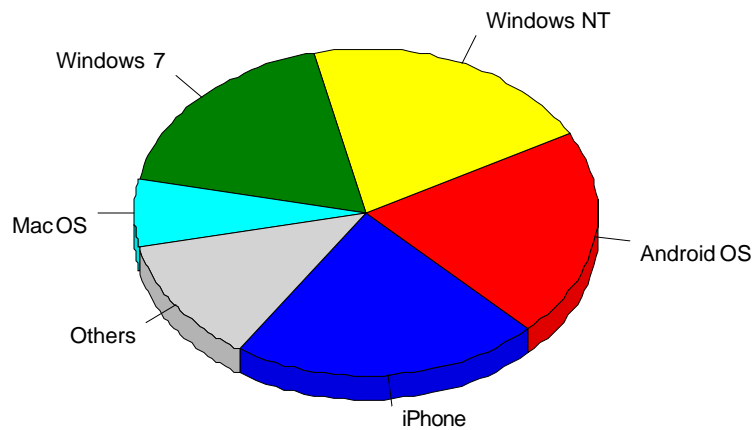

4	SEMrushBot	2	1	14.29%
5	Google Chrome	1	1	14.29%

Operating Systems

Monthly Used Operating Systems

Most Used Operating Systems

Most Used Operating Systems

	Operating System	Hits	Visitors	% of Total Visitors
1	iPhone	390,297	26,463	21.41%
2	Android OS	1,130,018	25,618	20.73%
3	Windows NT	1,494,391	25,426	20.57%
4	Windows 7	1,313,331	22,357	18.09%
5	Mac OS	217,748	8,497	6.88%
6	Others	684,355	5,726	4.63%
7	iPad	75,789	3,112	2.52%
8	Windows XP	151,457	2,339	1.89%