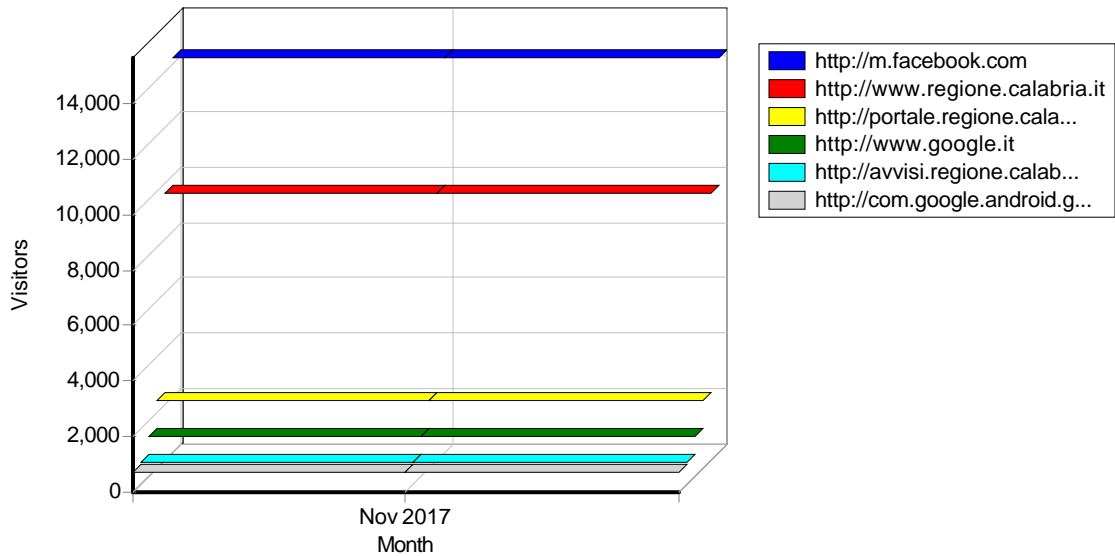

Referrers

Referring Sites

Monthly Referring Sites