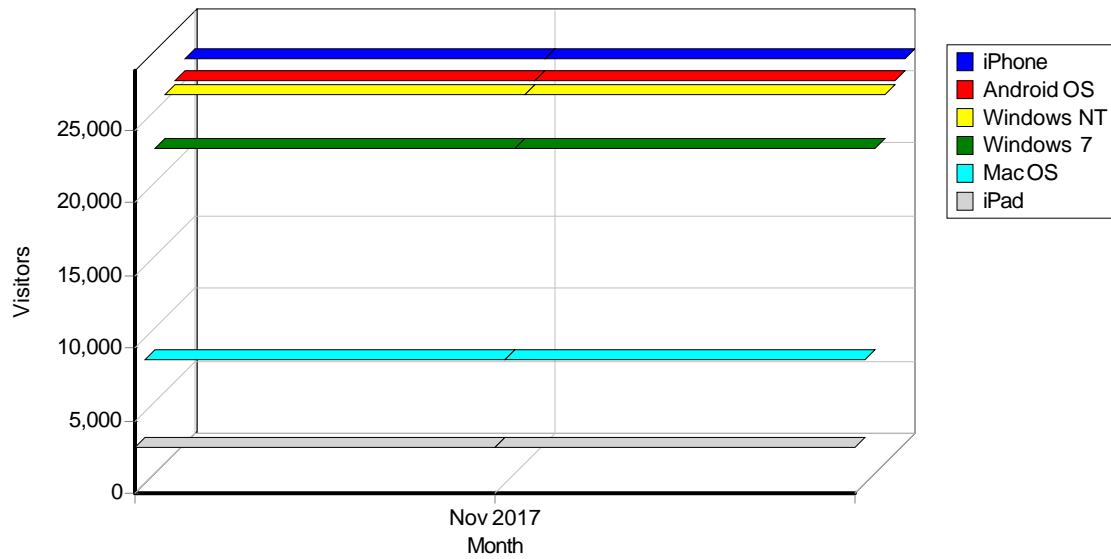

4	SEMrushBot	2	1	14.29%
5	Google Chrome	1	1	14.29%

Operating Systems

Monthly Used Operating Systems

Most Used Operating Systems