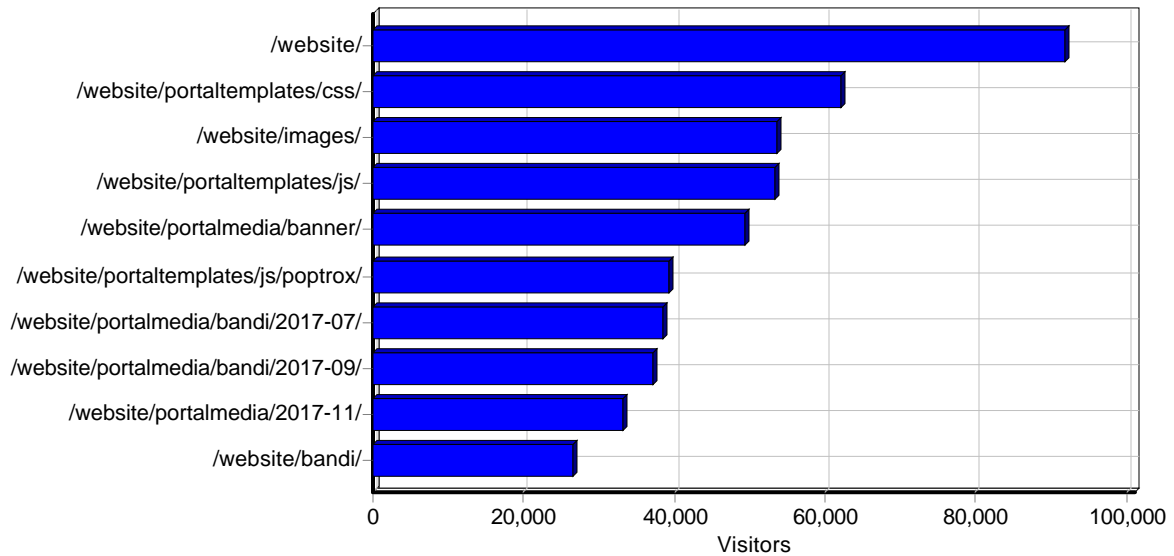

Most Requested Directories

Most Requested Directories

	Directory	Hits	Incomplete Requests	Visitors	Bandwidth (KB)
1	http://calabrieuropa.regione.calabria.it/website/	1,012,552	1	91,963	0
2	http://calabrieuropa.regione.calabria.it/website/portaltemplates/css/	401,234	283	62,204	0
3	http://calabrieuropa.regione.calabria.it/website/images/	494,052	253	53,660	0
4	http://calabrieuropa.regione.calabria.it/website/portaltemplates/js/	556,275	434	53,447	0
5	http://calabrieuropa.regione.calabria.it/website/portalmmedia/banner/	423,933	299	49,294	0
6	http://calabrieuropa.regione.calabria.it/website/portaltemplates/js/poptr ox/	42,633	4	39,241	0
7	http://calabrieuropa.regione.calabria.it/website/portalmmedia/bandi/2017 -07/	273,472	3,668	38,416	0
8	http://calabrieuropa.regione.calabria.it/website/portalmmedia/bandi/2017 -09/	166,176	7,296	37,089	0
9	http://calabrieuropa.regione.calabria.it/website/portalmmedia/2017-11/	258,191	4,646	33,286	0
10	http://calabrieuropa.regione.calabria.it/website/bandi/	84,192	0	26,589	0
11	http://calabrieuropa.regione.calabria.it/website/portalmmedia/bandi/2016 -07/	140,283	474	22,219	0
12	http://calabrieuropa.regione.calabria.it/website/portaltemplates/fonts/	25,296	104	22,086	0
13	http://calabrieuropa.regione.calabria.it/website/portaltemplates/view/	42,615	0	21,398	0
14	http://calabrieuropa.regione.calabria.it/website/portalmmedia/bandi/2017 -08/	99,642	1,993	21,000	0
15	http://calabrieuropa.regione.calabria.it/website/portalmmedia/userfiles/i mage/	27,260	35	19,500	0
16	http://calabrieuropa.regione.calabria.it/website/portalmmedia/2016-09/	97,705	6,157	19,313	0
17	http://calabrieuropa.regione.calabria.it/website/portalmmedia/bandi/2017 -05/	54,973	479	17,750	0
18	http://calabrieuropa.regione.calabria.it/website/portalmmedia/bandi/2017 -06/	57,635	1,187	17,074	0
19	http://calabrieuropa.regione.calabria.it/website/portalmmedia/2017-03/	20,578	253	16,308	0
20	http://calabrieuropa.regione.calabria.it/website/portalmmedia/bandi/2017 -11/	52,762	10,987	15,608	0
21	http://calabrieuropa.regione.calabria.it/website/portalmmedia/2017-06/	19,070	690	14,771	0
22	http://calabrieuropa.regione.calabria.it/website/portalmmedia/bandi/2017 -10/	34,858	8,021	13,677	0
23	http://calabrieuropa.regione.calabria.it/website/portalmmedia/bandi/2017 -03/	78,917	2,375	11,737	0
24	http://calabrieuropa.regione.calabria.it/website/portalmmedia/bandi/2017 -04/	63,631	537	11,716	0
25	http://calabrieuropa.regione.calabria.it/website/portalmmedia/2017-10/	72,001	773	9,575	0