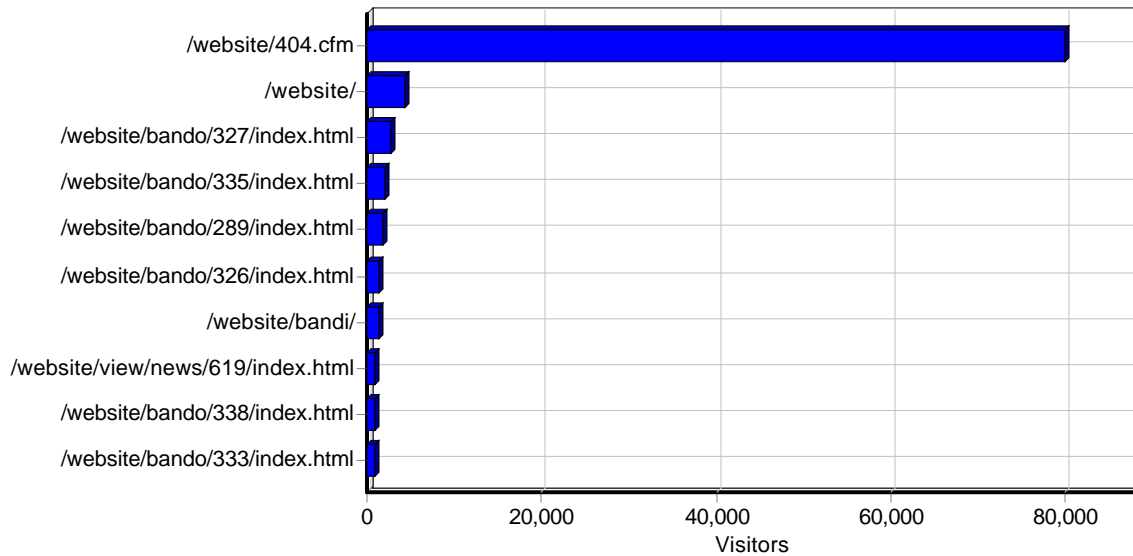

Top Exit Pages

Top Exit Pages