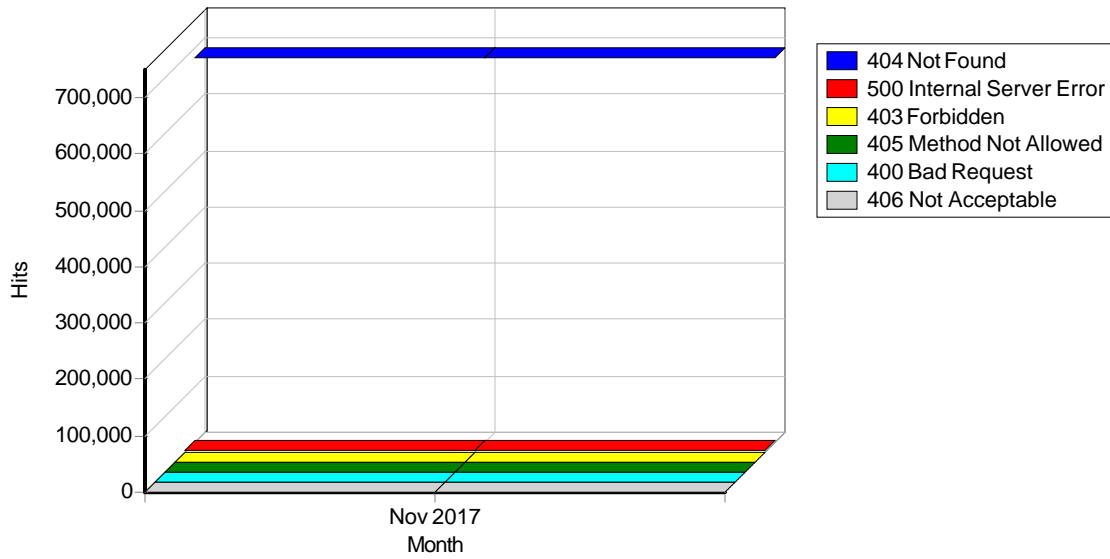

Errors

Types

Monthly Error Types

Error Types