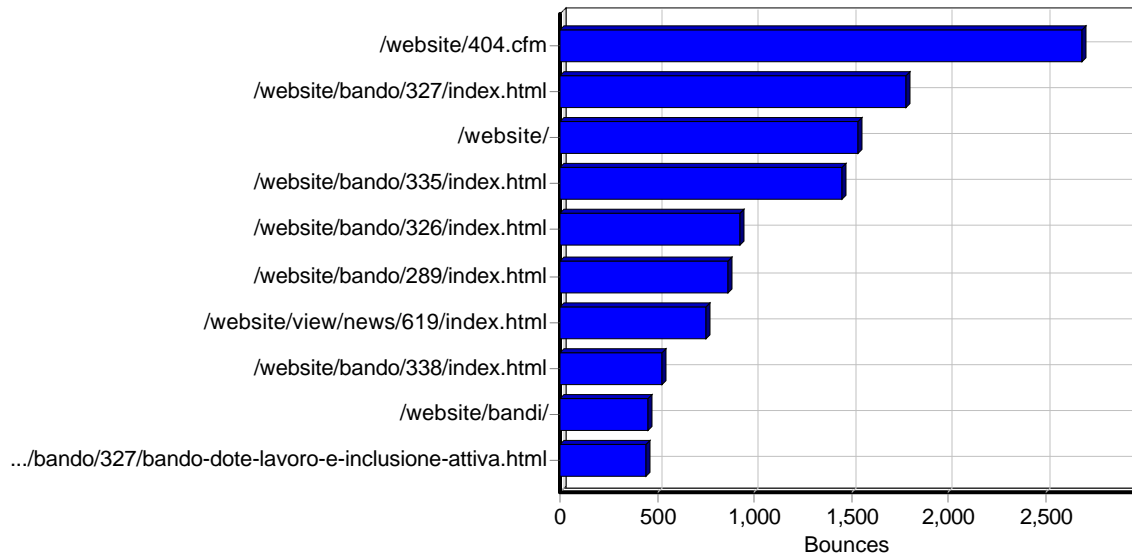

Top Bounce Pages

Top Bounce Pages