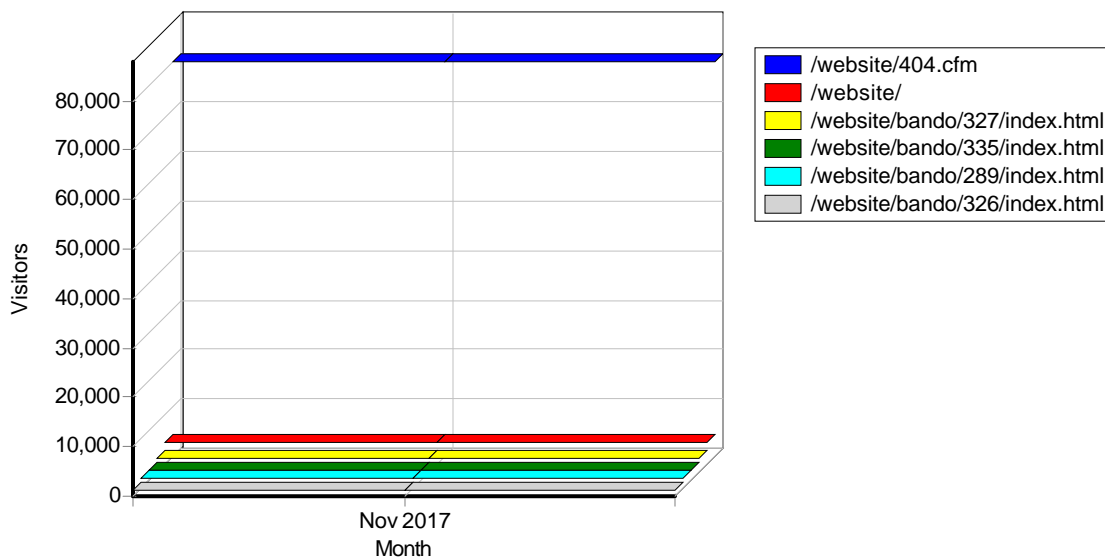

Exit Pages

Monthly Exit Pages