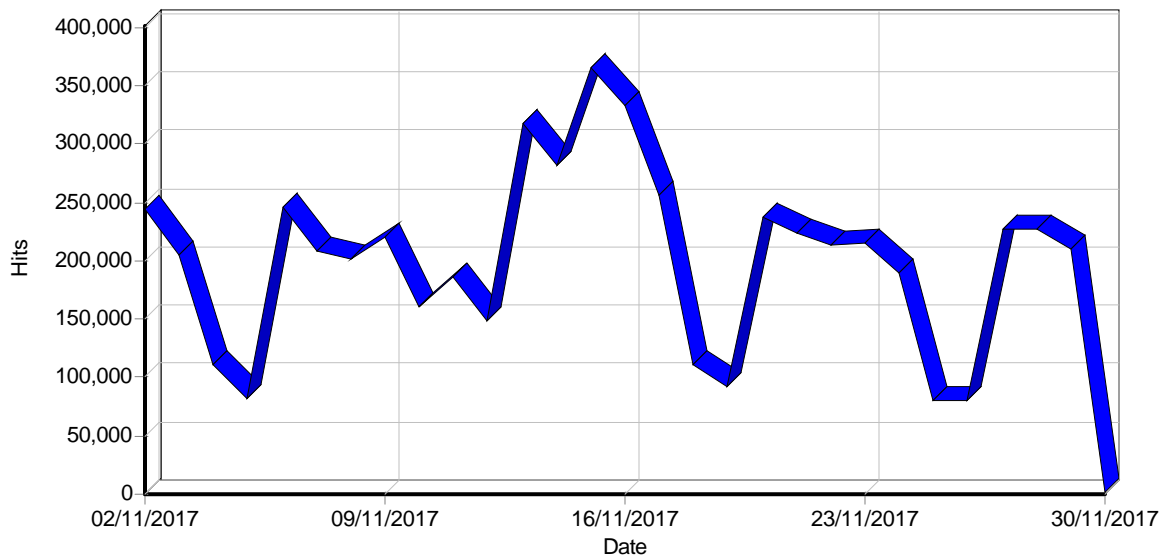

Activity Statistics

Daily

Daily Visitors

Daily Hits

Daily Bandwidth

Daily Activity

Date	Hits	Page Views	Visitors	Average Visit Length	Bandwidth (KB)
Thu 02/11/2017	244,548	47,974	4,784	04:57	0
Fri 03/11/2017	205,371	41,425	4,194	07:09	0
Sat 04/11/2017	111,367	23,909	2,507	05:42	0
Sun 05/11/2017	81,346	19,551	2,161	05:04	0
Mon 06/11/2017	246,087	51,497	4,451	06:31	0
Tue 07/11/2017	207,872	43,052	4,306	05:17	0
Wed 08/11/2017	201,558	43,249	4,267	05:37	0
Thu 09/11/2017	220,707	48,334	4,410	05:50	0
Fri 10/11/2017	159,775	34,510	3,192	05:35	0
Sat 11/11/2017	185,415	34,321	4,160	04:26	0
Sun 12/11/2017	148,242	29,139	3,547	04:27	0
Mon 13/11/2017	317,747	61,671	5,800	05:52	0
Tue 14/11/2017	281,890	58,029	5,342	05:44	0
Wed 15/11/2017	365,022	68,507	7,447	06:08	0
Thu 16/11/2017	332,881	61,386	7,108	04:54	0
Fri 17/11/2017	256,266	49,263	5,961	04:58	0
Sat 18/11/2017	111,644	23,531	3,217	04:29	0
Sun 19/11/2017	92,920	21,117	2,646	04:27	0
Mon 20/11/2017	236,941	47,379	5,061	05:36	0
Tue 21/11/2017	224,452	43,315	4,815	05:27	0
Wed 22/11/2017	213,012	42,956	4,686	05:42	0
Thu 23/11/2017	215,768	43,565	4,975	05:18	0
Fri 24/11/2017	190,321	38,586	4,609	05:28	0
Sat 25/11/2017	80,673	18,211	2,261	05:01	0
Sun 26/11/2017	80,268	18,690	2,133	05:05	0
Mon 27/11/2017	226,397	43,211	4,981	05:05	0
Tue 28/11/2017	227,100	43,916	5,401	05:01	0
Wed 29/11/2017	210,422	39,426	5,099	04:47	0
Thu 30/11/2017	1,733	400	70	01:58	0
Total	5,677,745	1,140,120	123,591	05:23	0