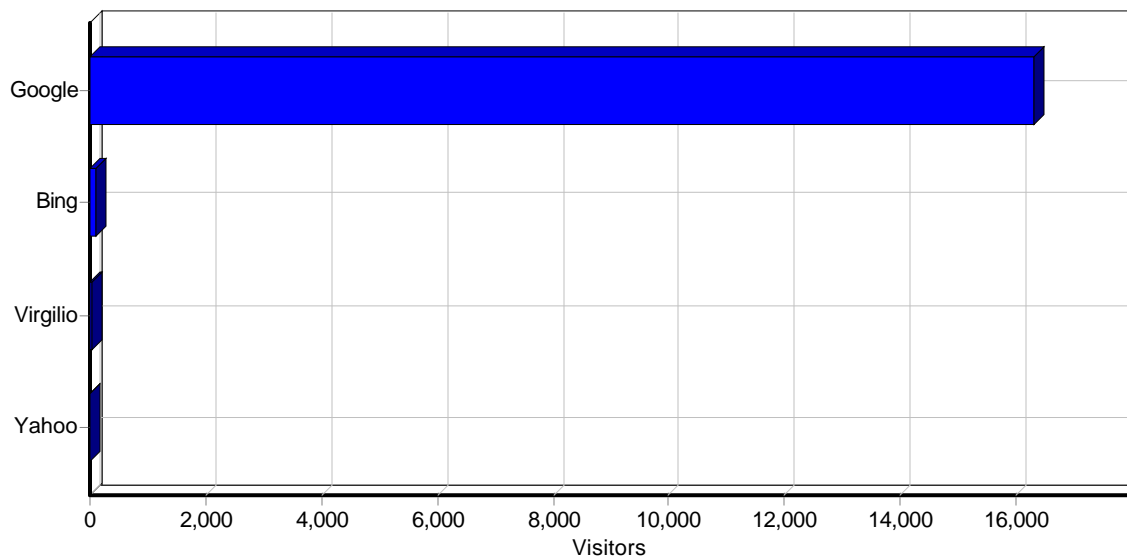

Top Search Engines

Top Search Engines

	Search Engine	Visitors
1	Google	16,299
2	Bing	116
3	Virgilio	28
4	Yahoo	6
	Total	16,449

Engines and Phrases

Search Engines and Phrases

	Phrase	Visitors
Google