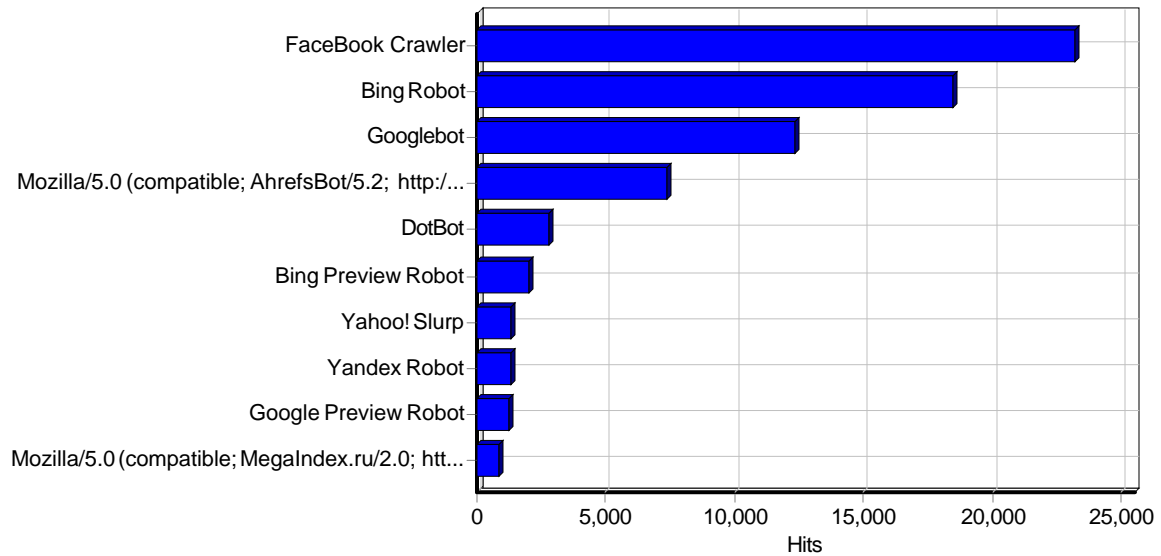

Top Spiders

Top Spiders

	Spider	Hits
1	FaceBook Crawler	23,203
2	Bing Robot	18,450
3	Googlebot	12,334
4	Mozilla/5.0 (compatible; AhrefsBot/5.2; http://ahrefs.com/robot/)	7,373
5	DotBot	2,779
6	Bing Preview Robot	2,016
7	Yahoo! Slurp	1,345
8	Yandex Robot	1,322
9	Google Preview Robot	1,257
10	Mozilla/5.0 (compatible; MegaIndex.ru/2.0; http://megaindex.com/crawler)	843
11	MJ12bot	731
12	Alexa Robot	328
13	Mozilla/5.0 (compatible; AhrefsBot/5.2; News; http://ahrefs.com/robot/)	275
14	Mozilla/5.0 (compatible; proximic; http://www.proximic.com/info/spider.php)	194
15	Baidu Spider	173
16	LinkedIn Robot	158
17	GarlikCrawler/1.2 (http://garlik.com/, crawler@garlik.com)	142
18	Archive.org Robot	122
19	Mozilla/5.0 (X11; compatible; semantic-visions.com crawler; HTTPClient 3.1)	99
20	Sogou Spider	98
21	ChangeDetection Robot	87
22	Mozilla/5.0 (compatible; SEOkicks-Robot; http://www.seokicks.de/robot.html)	36
23	Perl LWP	36
24	LivelapBot/0.2 (http://site.livelap.com/crawler)	32
25	Mozilla/5.0 (compatible; Gluten Free Crawler/1.0; http://glutenfreepleasure.com/)	17
26	Mozilla/5.0 (Windows NT 6.1; WOW64) AppleWebKit/537.36 (KHTML, like Gecko) Chrome/50.0.2661.102 Safari/537.36; 360Spider	16
27	rogerbot/1.0 (http://moz.com/help/pro/what-is-rogerbot-, rogerbot-crawler shiny@moz.com)	12
28	Mozilla/5.0 (Windows NT 6.1; WOW64) AppleWebKit/537.36 (KHTML, like Gecko) Chrome/50.4.2661.102 Safari/537.36; 360Spider	12
29	Mozilla/5.0 (Windows NT 6.1; WOW64) AppleWebKit/537.36 (KHTML, like Gecko) Chrome/50.2.2661.102 Safari/537.36; 360Spider	12
30	MBCrawler/1.0 (https://monitorbacklinks.com)	12
31	Yetibot	7