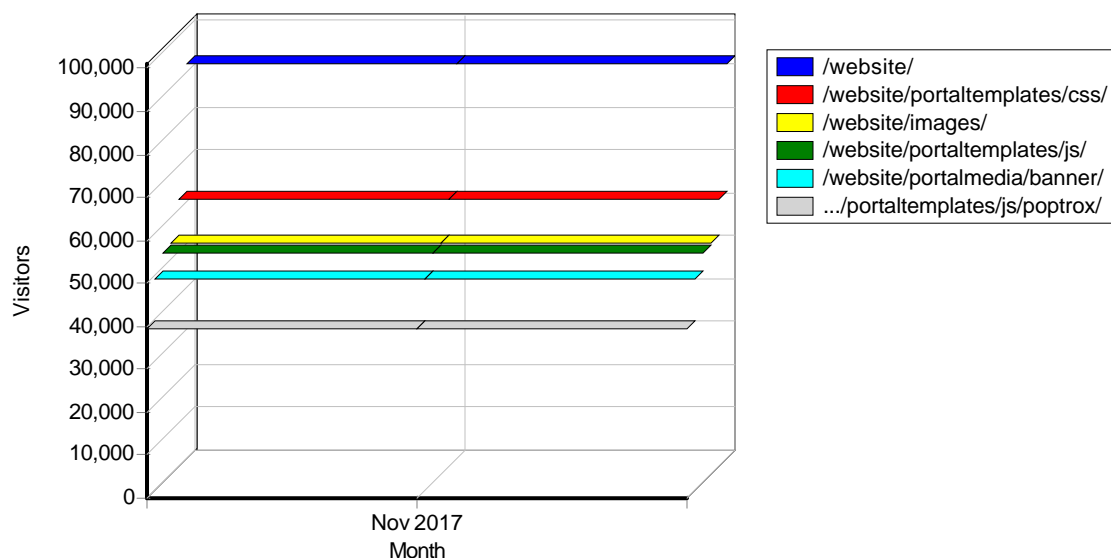

Directories

Monthly Directory Access