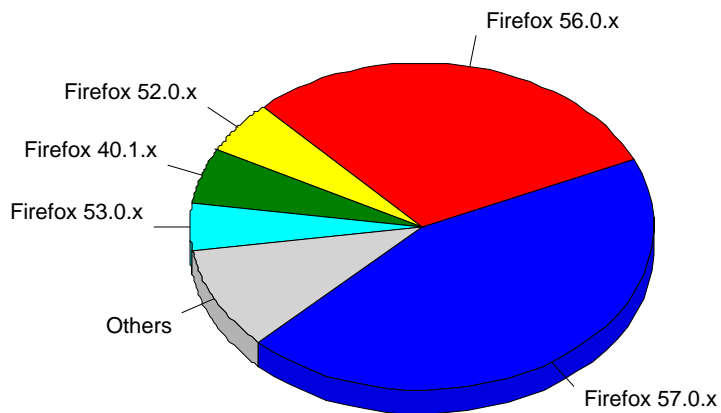

Firefox Versions

	Browser	Hits	Visitors	% of Total Visitors
1	Firefox 57.0.x	246,206	6,824	44.09%
2	Firefox 56.0.x	318,316	4,695	30.33%
3	Firefox 52.0.x	64,508	839	5.42%
4	Firefox 40.1.x	3,385	818	5.28%
5	Firefox 53.0.x	3,529	732	4.73%
6	Firefox 48.0.x	5,635	152	0.98%
7	Firefox 19.0.x	173	125	0.81%
8	Firefox 2.0.x	194	118	0.76%
9	Firefox 11.0.x	234	115	0.74%
10	Firefox 38.0.x	5,861	83	0.54%
11	Firefox 55.0.x	4,491	74	0.48%
12	Firefox 49.0.x	1,090	70	0.45%