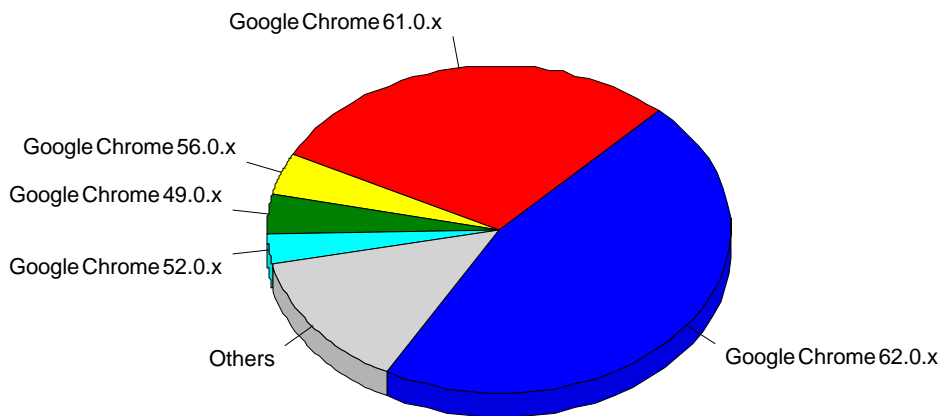

Google Chrome Versions

	Browser	Hits	Visitors	% of Total Visitors
1	Google Chrome 62.0.x	1,506,389	28,577	46.04%
2	Google Chrome 61.0.x	1,005,461	18,285	29.46%
3	Google Chrome 56.0.x	101,957	2,505	4.04%
4	Google Chrome 49.0.x	129,429	2,441	3.93%
5	Google Chrome 52.0.x	130,171	1,897	3.06%
6	Google Chrome 51.0.x	57,213	1,092	1.76%
7	Google Chrome 58.0.x	49,450	991	1.60%
8	Google Chrome 59.0.x	40,713	921	1.48%
9	Google Chrome 60.0.x	41,133	875	1.41%
10	Google Chrome 55.0.x	27,338	639	1.03%
11	Google Chrome 38.0.x	24,540	483	0.78%
12	Google Chrome 32.0.x	1,427	417	0.67%