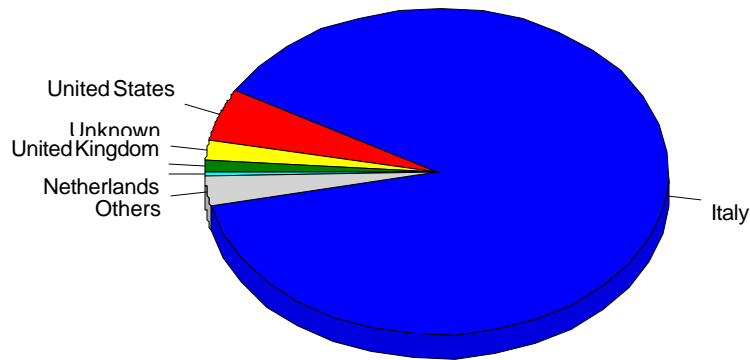

Countries

Monthly Countries Activity

Most Active Countries

Most Active Countries

	Country	Hits	Visitors	% of Total Visitors	Bandwidth (KB)
1	Italy	5,173,480	109,432	88.54%	0
2	United States	84,558	6,254	5.06%	0
3	Unknown	246,137	2,389	1.93%	0
4	United Kingdom	47,943	1,343	1.09%	0
5	Netherlands	1,558	699	0.57%	0
6	Germany	4,877	610	0.49%	0
7	France	7,870	431	0.35%	0
8	Switzerland	3,361	362	0.29%	0
9	Romania	3,652	267	0.22%	0
10	Russian Federation	2,407	231	0.19%	0
11	Poland	934	226	0.18%	0
12	Belgium	6,203	125	0.10%	0