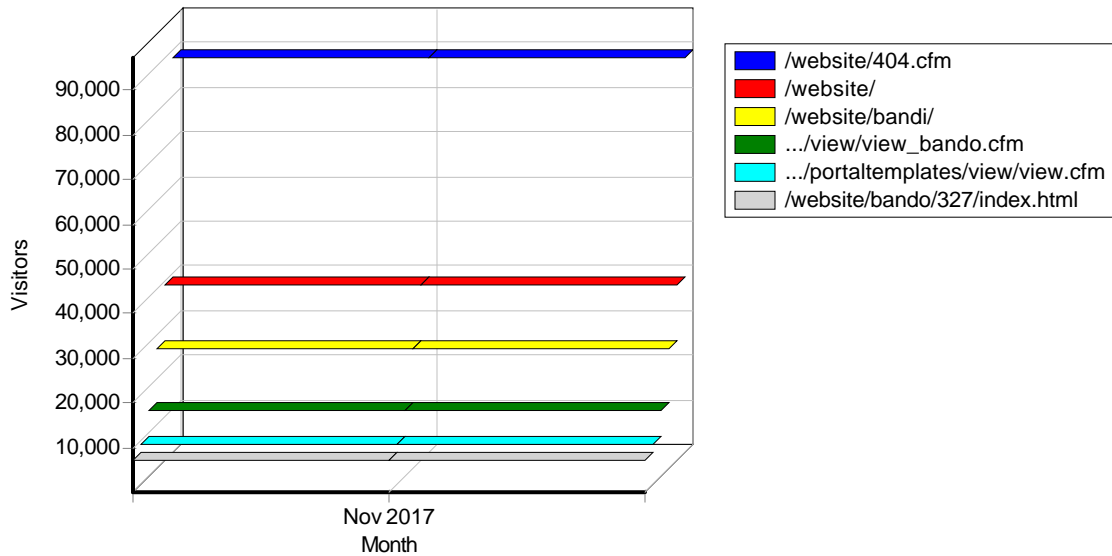

By Week

Activity by Week

Activity by Week

Week	Hits	Page Views	Visitors	Bandwidth (KB)
29/10/2017 - 04/11/2017	561,286	113,308	11,485	0
05/11/2017 - 11/11/2017	1,302,760	274,514	26,947	0
12/11/2017 - 18/11/2017	1,813,692	351,526	38,422	0
19/11/2017 - 25/11/2017	1,254,087	255,129	29,053	0
26/11/2017 - 02/12/2017	745,920	145,643	17,684	0
Total	5,677,745	1,140,120	123,591	0

By Month

Activity by Month

Activity by Month

Month	Hits	Page Views	Visitors	Bandwidth (KB)
Nov 2017	5,677,745	1,140,120	123,591	0
Total	5,677,745	1,140,120	123,591	0

Access Statistics

Pages

Monthly Page Access