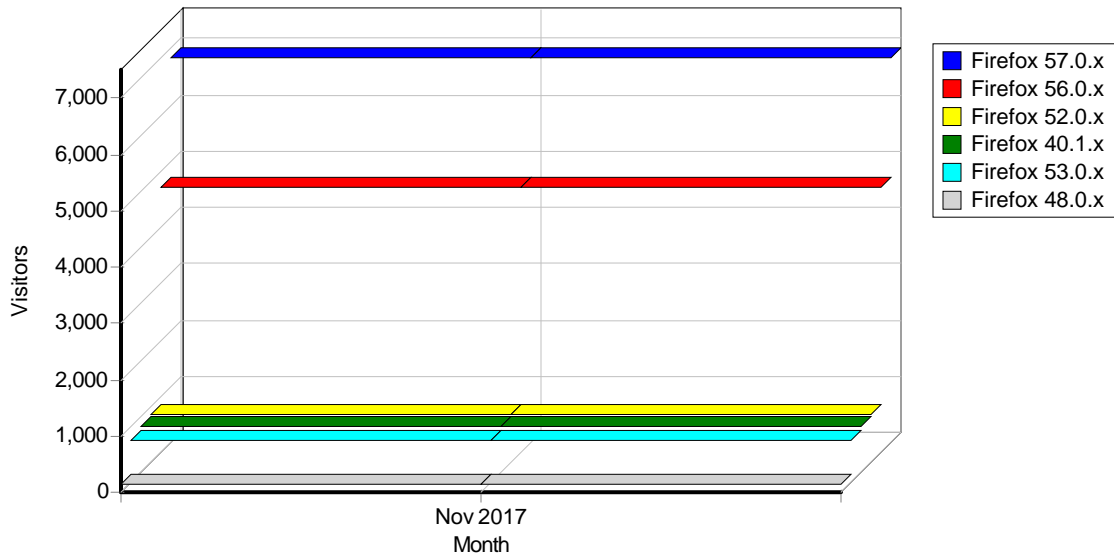

Firefox Versions

Monthly Firefox Versions

Firefox Versions