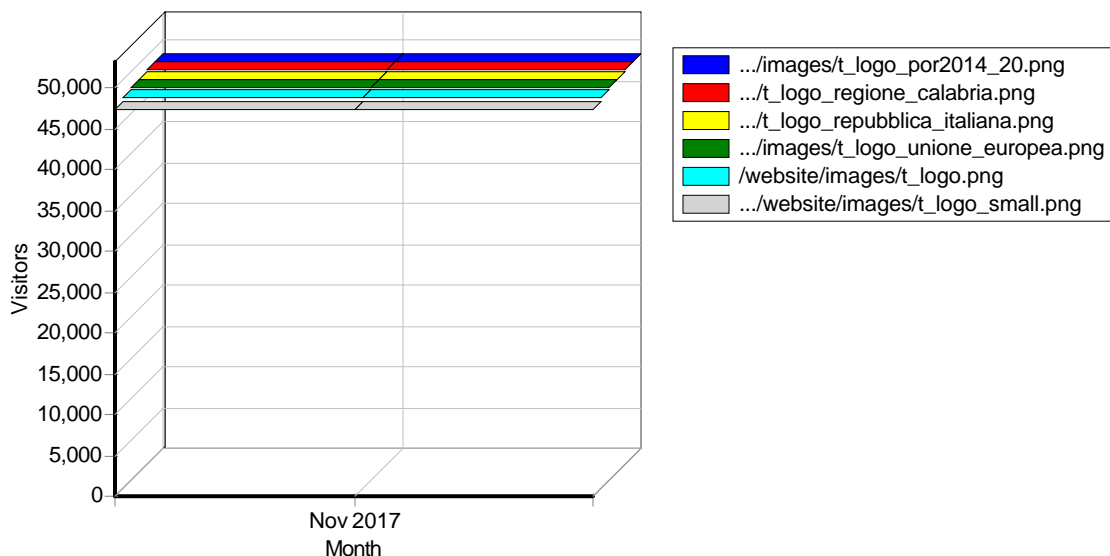

Monthly Image Access