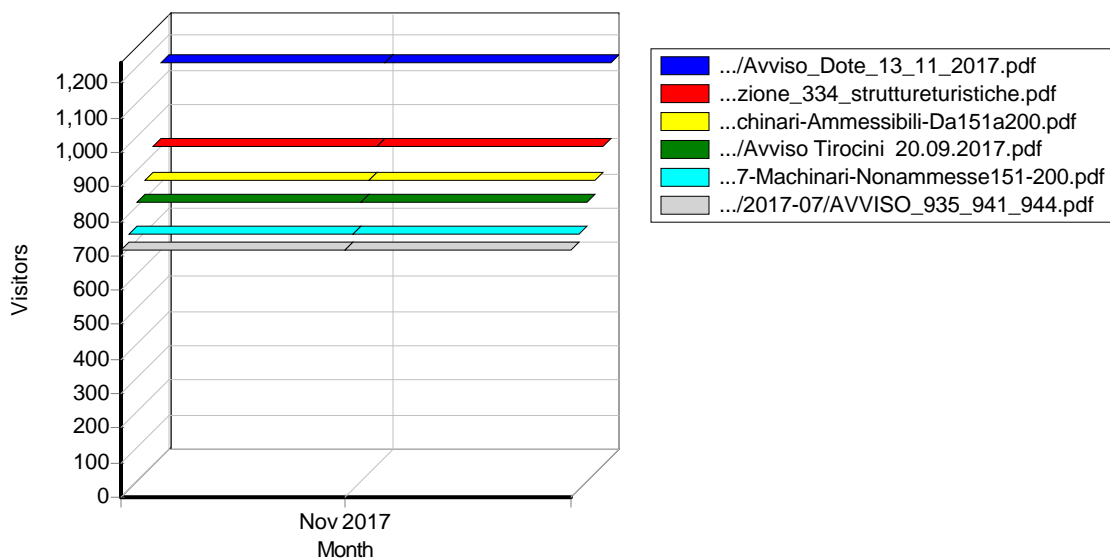

48	http://calabriaeuropa.regione.calabria.it/website/view/news/628/index.html	733	0	641	0
49	http://calabriaeuropa.regione.calabria.it/website/view/page/127/index.html	751	0	630	0
50	http://calabriaeuropa.regione.calabria.it/website/bando/295/index.html	758	0	595	0
Subtotal		1,082,649	0	N/A	0
Total		1,135,016	0	N/A	0

Files

Monthly File Access