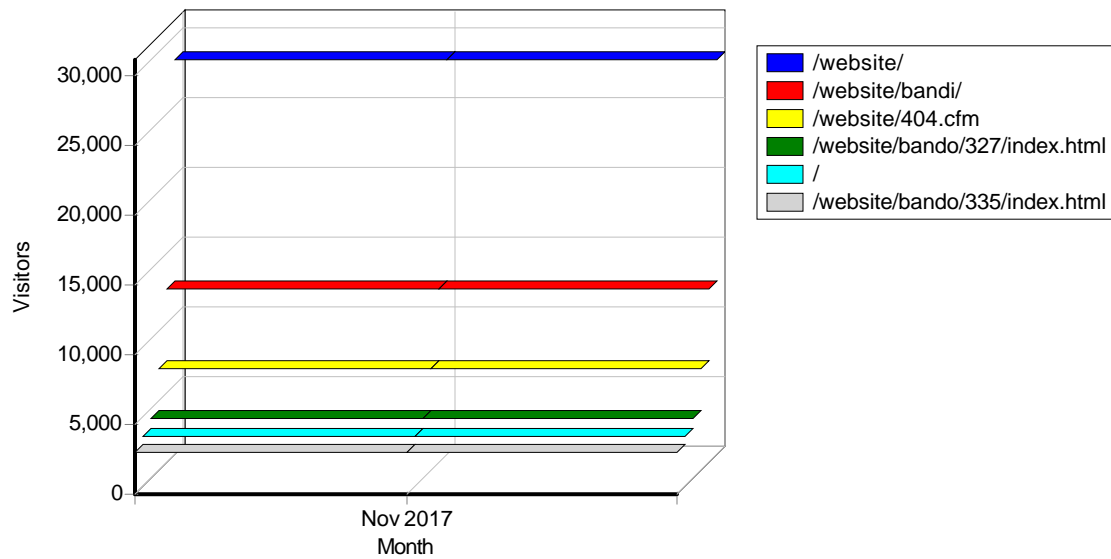

Entry Pages

Monthly Entry Pages