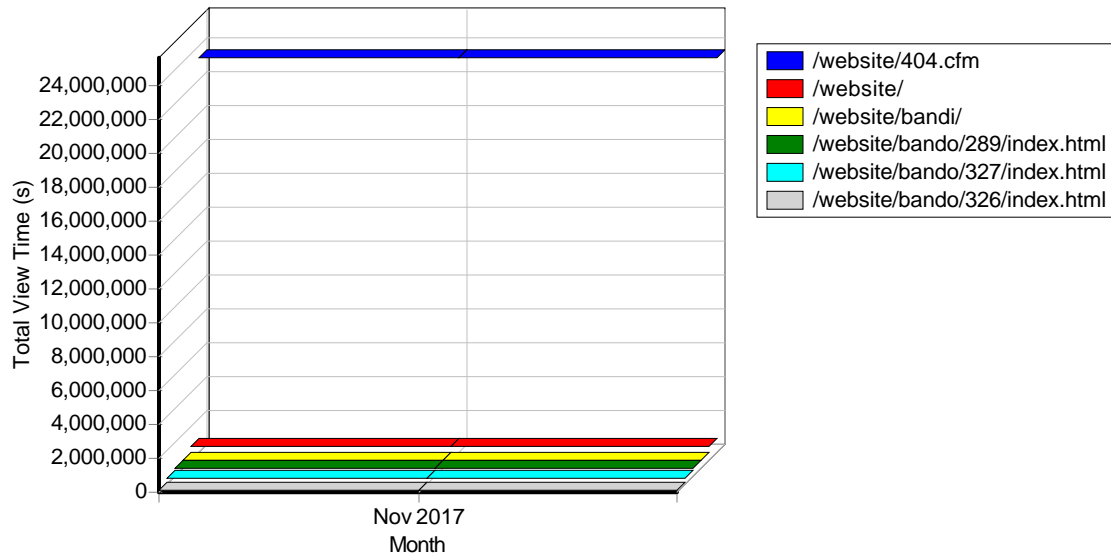

Monthly Pages by View Time