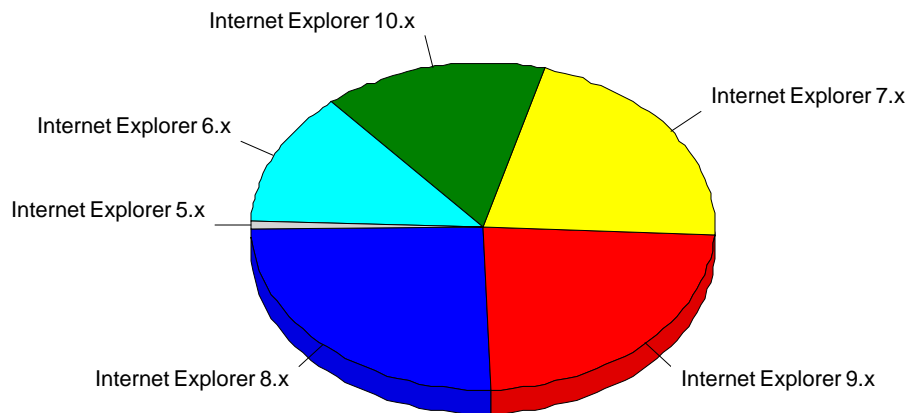

Internet Explorer Versions

	Browser	Hits	Visitors	% of Total Visitors
1	Internet Explorer 8.x	22,207	395	25.22%
2	Internet Explorer 9.x	6,082	370	23.63%
3	Internet Explorer 7.x	7,090	338	21.58%
4	Internet Explorer 10.x	8,225	244	15.58%
5	Internet Explorer 6.x	3,030	206	13.15%
6	Internet Explorer 5.x	19	13	0.83%
	Total	46,653	1,566	100.00%