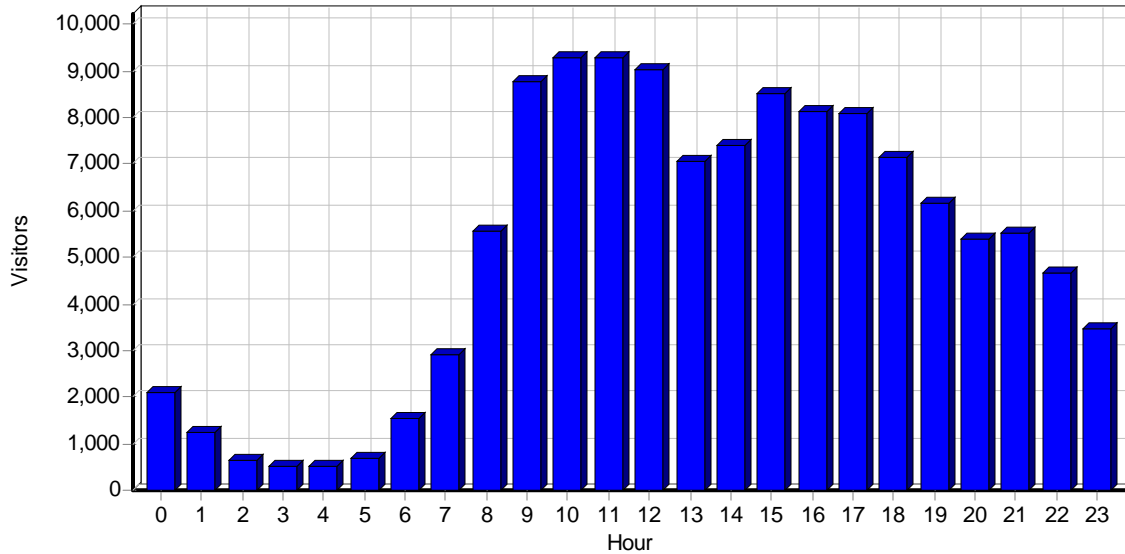

By Hour of Day

Activity by Hour of Day

Activity by Hour of Day

Hour	Hits	Page Views	Visitors	Bandwidth (KB)
00:00 - 00:59	68,487	15,033	2,082	0
01:00 - 01:59	35,197	7,428	1,255	0
02:00 - 02:59	17,794	3,152	663	0
03:00 - 03:59	15,258	2,225	500	0
04:00 - 04:59	12,875	2,030	531	0
05:00 - 05:59	20,216	4,194	680	0
06:00 - 06:59	47,225	9,099	1,522	0
07:00 - 07:59	103,274	20,362	2,890	0
08:00 - 08:59	230,095	43,186	5,557	0
09:00 - 09:59	439,196	87,466	8,776	0
10:00 - 10:59	511,638	103,569	9,302	0
11:00 - 11:59	506,322	101,962	9,294	0
12:00 - 12:59	485,153	96,929	9,025	0
13:00 - 13:59	332,232	64,228	7,047	0
14:00 - 14:59	330,256	66,167	7,414	0
15:00 - 15:59	412,587	81,933	8,524	0
16:00 - 16:59	400,689	79,572	8,124	0
17:00 - 17:59	389,944	78,227	8,081	0
18:00 - 18:59	334,122	67,413	7,134	0
19:00 - 19:59	265,047	53,544	6,156	0
20:00 - 20:59	208,907	42,713	5,377	0
21:00 - 21:59	211,371	45,458	5,530	0
22:00 - 22:59	172,305	36,262	4,672	0
23:00 - 23:59	127,555	27,968	3,455	0
Total	5,677,745	1,140,120	123,591	0