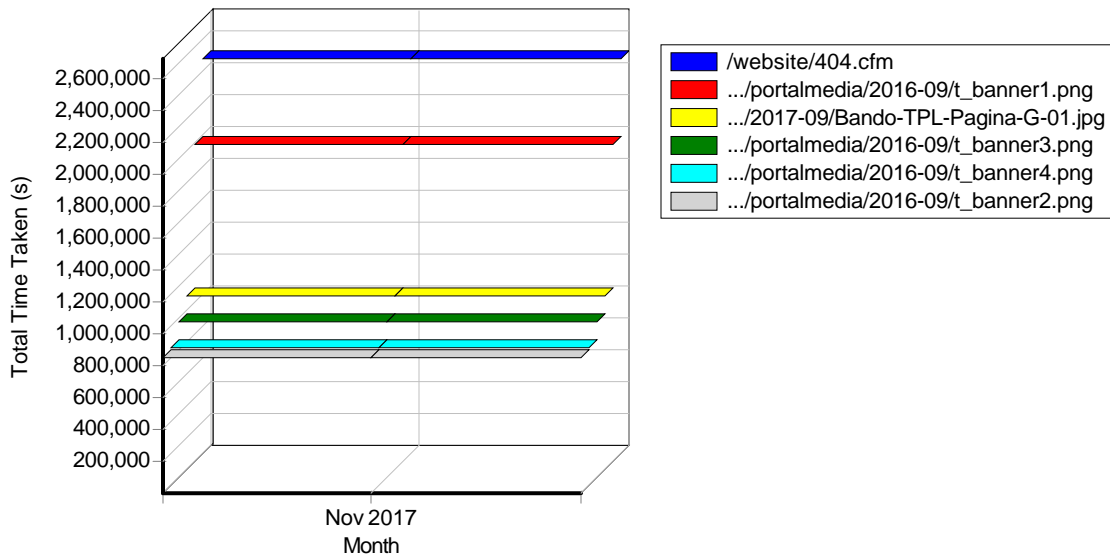

Total	1,140,120	8252:26:22	00:26	N/A

Time Taken

Monthly Files by Time Taken