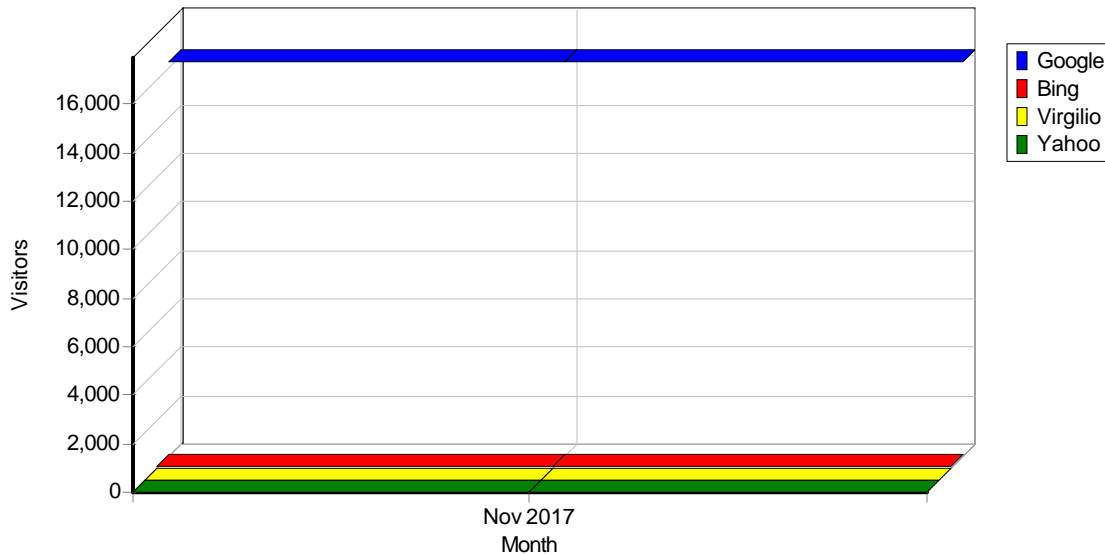

Search Engines

Monthly Search Engines