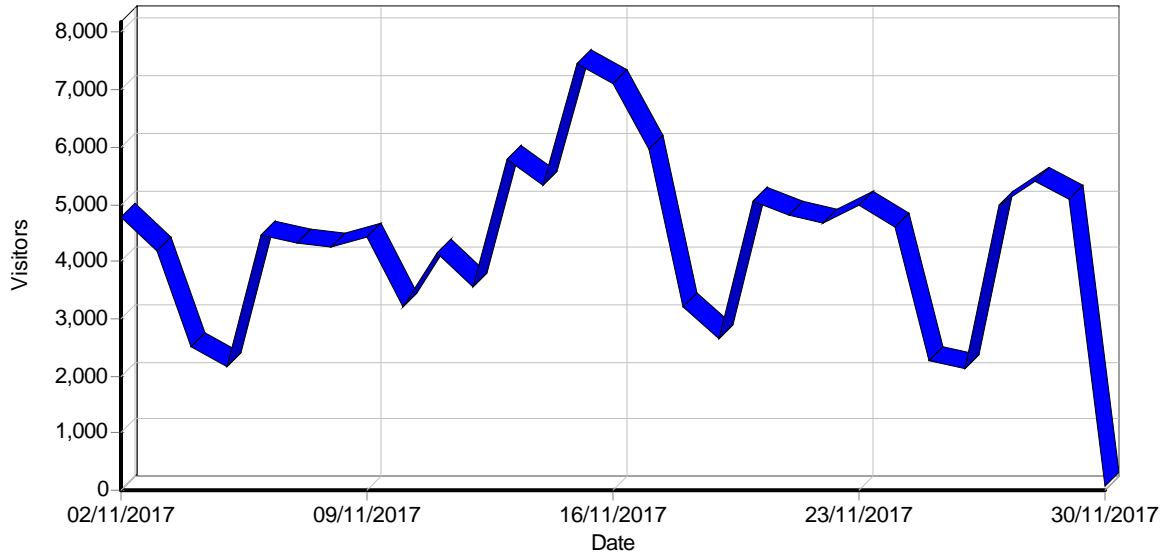

Activity Statistics

Daily

Daily Visitors

Daily Hits

Daily Bandwidth

Daily Activity

Date	Hits	Page Views	Visitors	Average Visit Length	Bandwidth (KB)
Thu 02/11/2017	244,548	47,974	4,784	04:57	0
Fri 03/11/2017	205,371	41,425	4,194	07:09	0
Sat 04/11/2017	111,367	23,909	2,507	05:42	0
Sun 05/11/2017	81,346	19,551	2,161	05:04	0
Mon 06/11/2017	246,087	51,497	4,451	06:31	0
Tue 07/11/2017	207,872	43,052	4,306	05:17	0
Wed 08/11/2017	201,558	43,249	4,267	05:37	0
Thu 09/11/2017	220,707	48,334	4,410	05:50	0
Fri 10/11/2017	159,775	34,510	3,192	05:35	0
Sat 11/11/2017	185,415	34,321	4,160	04:26	0
Sun 12/11/2017	148,242	29,139	3,547	04:27	0
Mon 13/11/2017	317,747	61,671	5,800	05:52	0
Tue 14/11/2017	281,890	58,029	5,342	05:44	0
Wed 15/11/2017	365,022	68,507	7,447	06:08	0
Thu 16/11/2017	332,881	61,386	7,108	04:54	0
Fri 17/11/2017	256,266	49,263	5,961	04:58	0
Sat 18/11/2017	111,644	23,531	3,217	04:29	0
Sun 19/11/2017	92,920	21,117	2,646	04:27	0
Mon 20/11/2017	236,941	47,379	5,061	05:36	0
Tue 21/11/2017	224,452	43,315	4,815	05:27	0
Wed 22/11/2017	213,012	42,956	4,686	05:42	0
Thu 23/11/2017	215,768	43,565	4,975	05:18	0
Fri 24/11/2017	190,321	38,586	4,609	05:28	0
Sat 25/11/2017	80,673	18,211	2,261	05:01	0
Sun 26/11/2017	80,268	18,690	2,133	05:05	0
Mon 27/11/2017	226,397	43,211	4,981	05:05	0
Tue 28/11/2017	227,100	43,916	5,401	05:01	0
Wed 29/11/2017	210,422	39,426	5,099	04:47	0
Thu 30/11/2017	1,733	400	70	01:58	0
Total	5,677,745	1,140,120	123,591	05:23	0