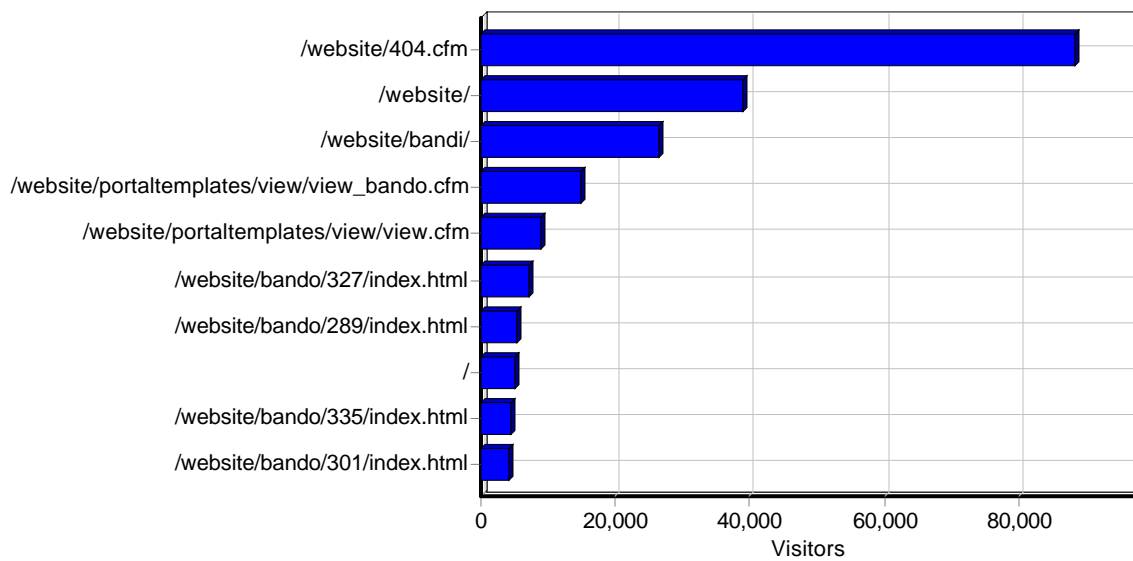

Most Popular Pages

Most Popular Pages

	Page	Hits	Incomplete Requests	Visitors	Bandwidth (KB)
1	http://calabriaeuropa.regione.calabria.it/website/404.cfm	779,667	0	88,502	0
2	http://calabriaeuropa.regione.calabria.it/website/	66,399	0	39,092	0
3	http://calabriaeuropa.regione.calabria.it/website/bandi/	84,192	0	26,589	0
4	http://calabriaeuropa.regione.calabria.it/website/portaltemplates/view/view_bando.cfm	23,344	0	14,924	0
5	http://calabriaeuropa.regione.calabria.it/website/portaltemplates/view/view.cfm	13,459	0	9,000	0
6	http://calabriaeuropa.regione.calabria.it/website/bando/327/index.html	9,368	0	7,007	0
7	http://calabriaeuropa.regione.calabria.it/website/bando/289/index.html	7,437	0	5,374	0
8	http://calabriaeuropa.regione.calabria.it/	6,182	0	5,108	0
9	http://calabriaeuropa.regione.calabria.it/website/bando/335/index.html	5,685	0	4,562	0