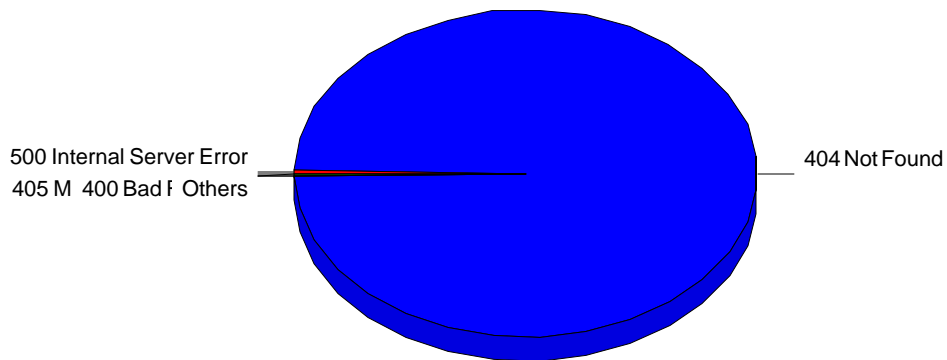

Error Types

	Error	Hits
1	404 Not Found	681,705
2	500 Internal Server Error	2,022
3	403 Forbidden	684
4	405 Method Not Allowed	528
5	400 Bad Request	171
6	406 Not Acceptable	72
7	503 Service Unavailable	2
8	416 Requested Range Not Satisfiable	2
	Total	685,186