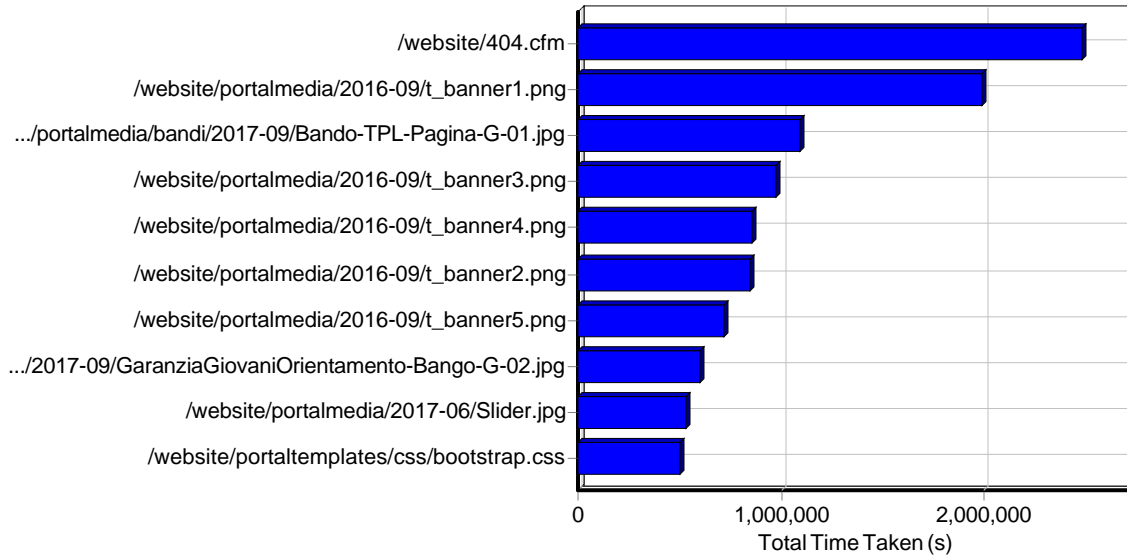

Top Files by Time Taken

Top Files by Time Taken

	File	Hits	Total Time Taken	Average Time Taken (ms)	Visitors	Bandwidth (KB)
1	http://calabriaeuropa.regione.calabria.it/website/404.cfm	782,269	68:51:02	317	88,502	0
2	http://calabriaeuropa.regione.calabria.it/website/portalmedia/2016-09/t_banner1.png	23,177	55:21:32	8,599	18,525	0
3	http://calabriaeuropa.regione.calabria.it/website/portalmedia/bandi/2017-09/Bando-TPL-Pagina-G-01.jpg	31,433	30:18:30	3,471	24,847	0
4	http://calabriaeuropa.regione.calabria.it/website/portalmedia/2016-09/t_banner3.png	18,765	26:57:48	5,173	16,020	0
5	http://calabriaeuropa.regione.calabria.it/website/portalmedia/2016-09/t_banner4.png	18,840	23:53:17	4,565	16,267	0
6	http://calabriaeuropa.regione.calabria.it/website/portalmedia/2016-09/t_banner2.png	18,503	23:31:55	4,578	15,768	0