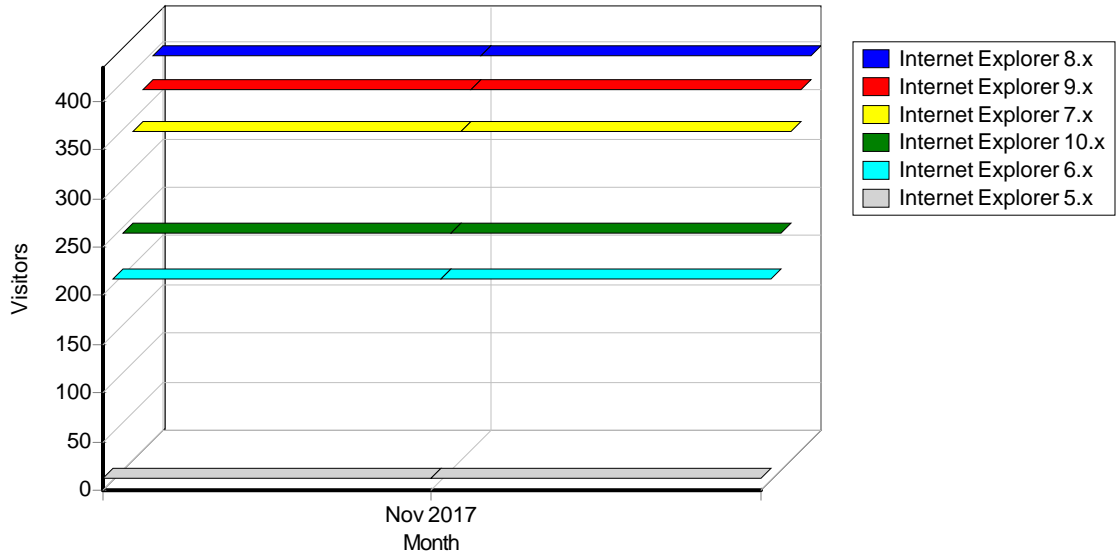

Monthly Internet Explorer Versions

Internet Explorer Versions