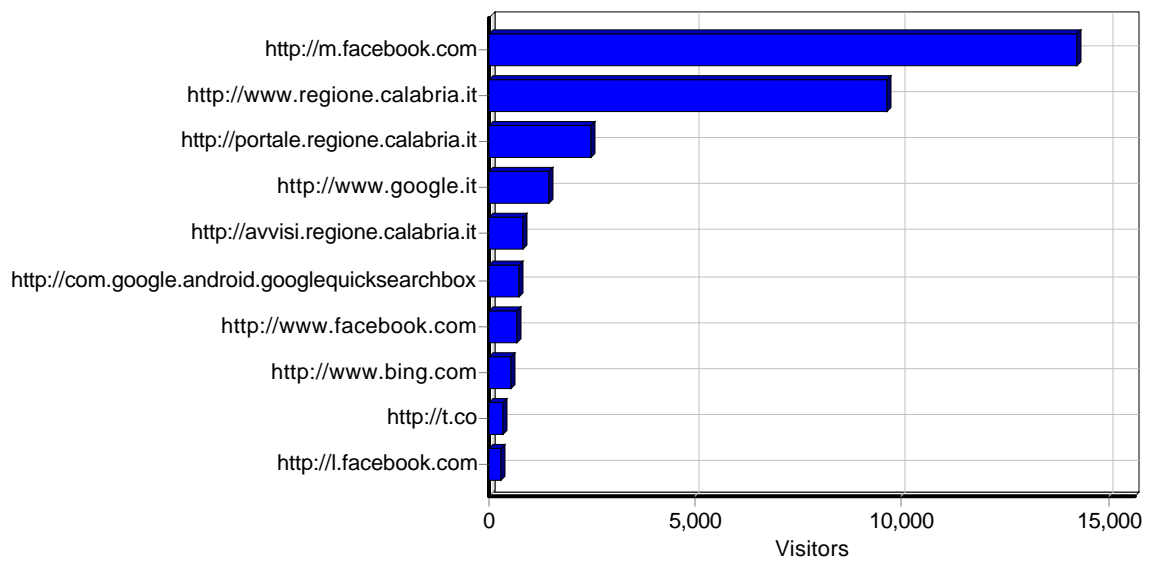

Top Referring Sites

Top Referring Sites

	Site	Visitors
1	No Referrer	72,668
2	http://m.facebook.com	14,221
3	http://www.regione.calabria.it	9,643
4	http://portale.regione.calabria.it	2,469
5	http://www.google.it	1,469
6	http://avvisi.regione.calabria.it	805
7	http://com.google.android.googlequicksearchbox	749
8	http://www.facebook.com	693
9	http://www.bing.com	516
10	http://t.co	351