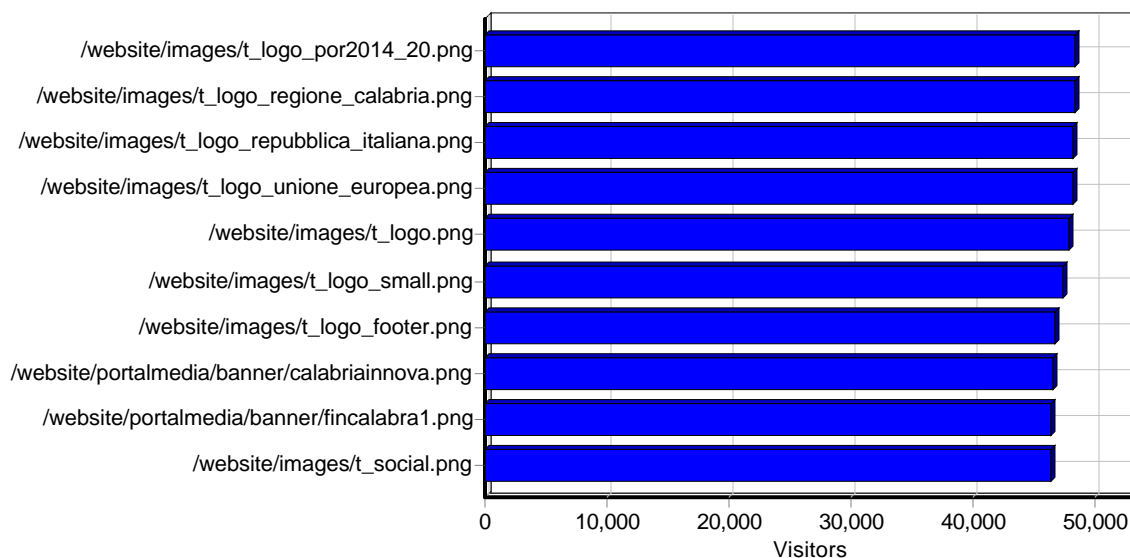

Most Requested Images

Most Requested Images

	Image	Hits	Incomplete Requests	Visitors	Bandwidth (KB)
1	http://calabriaeuropa.regione.calabria.it/website/images/t_logo_por2014_20.png	56,328	39	48,440	0
2	http://calabriaeuropa.regione.calabria.it/website/images/t_logo_regione_calabria.png	56,067	10	48,287	0
3	http://calabriaeuropa.regione.calabria.it/website/images/t_logo_repubblica_italiana.png	55,885	7	48,162	0
4	http://calabriaeuropa.regione.calabria.it/website/images/t_logo_unione_europea.png	55,870	3	48,140	0
5	http://calabriaeuropa.regione.calabria.it/website/images/t_logo.png	55,497	69	47,860	0
6	http://calabriaeuropa.regione.calabria.it/website/images/t_logo_small.png	54,311	28	47,323	0
7	http://calabriaeuropa.regione.calabria.it/website/images/t_logo_footer.png	53,990	48	46,783	0
8	http://calabriaeuropa.regione.calabria.it/website/portalmedia/banner/calabriainnova.png	53,185	45	46,487	0
9	http://calabriaeuropa.regione.calabria.it/website/portalmedia/banner/fincalabra1.png	53,198	40	46,449	0