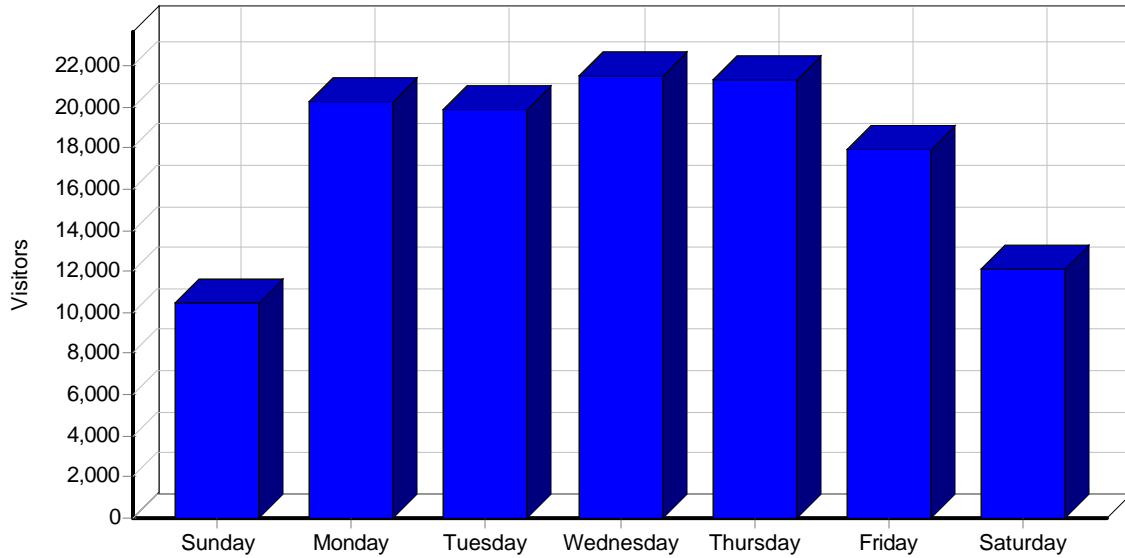

Activity by Day of Week

By Day of Week

Activity by Day of Week