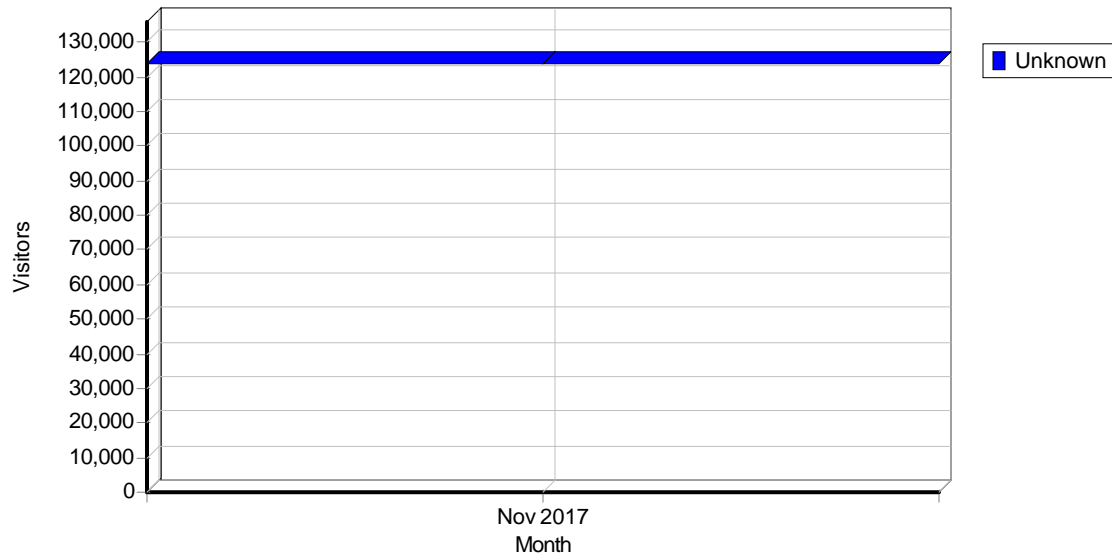

45	37.119.164.54	Italy	2,237	88	0
46	2.228.86.130	Italy	3,319	87	0
47	93.40.194.235	Italy	2,851	85	0
48	93.56.37.211	Italy	36,260	84	0
49	151.11.213.4	Italy	2,077	83	0
50	5.88.170.50	Italy	4,958	82	0
Subtotal			235,679	7,143	0
Total			5,604,193	123,591	0

Top-Level Domains

Monthly Top-Level Domains

Top-Level Domains